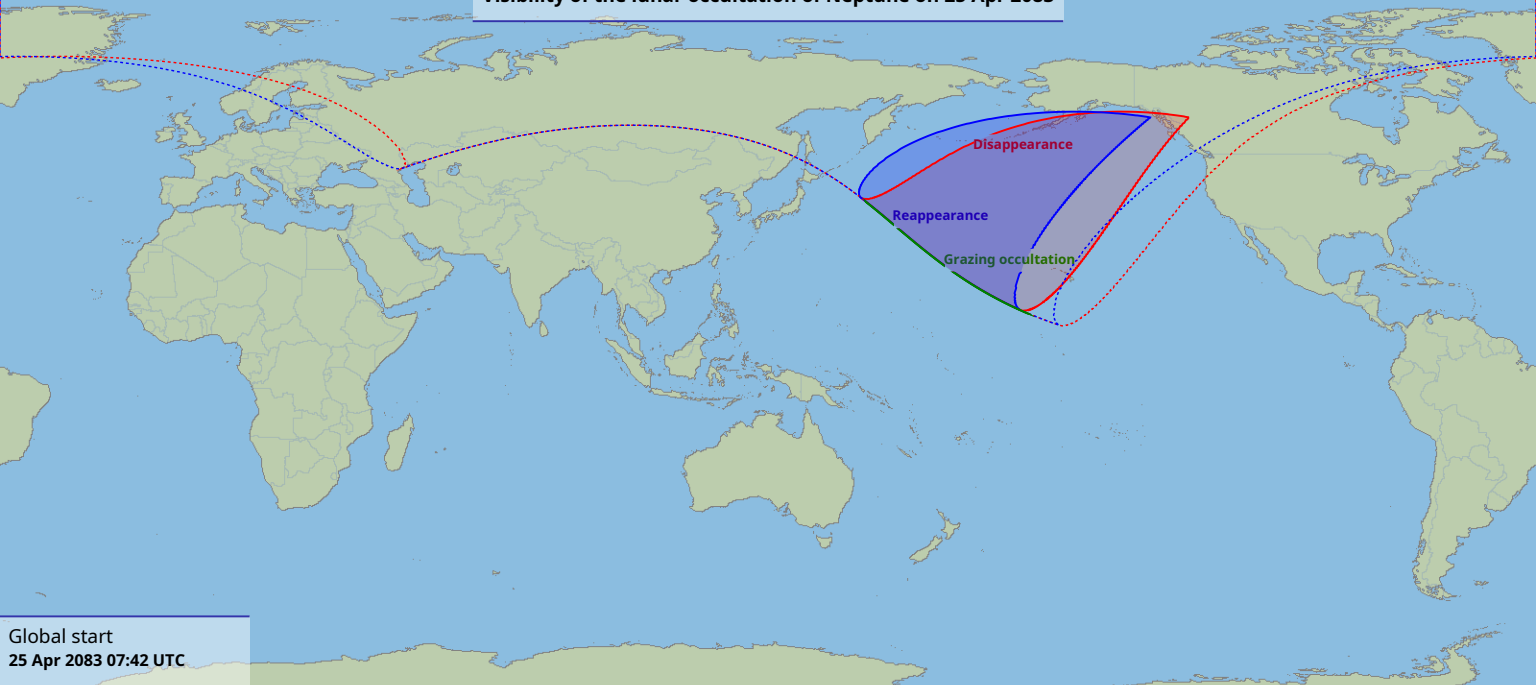

# Visibility of the lunar occultation of Neptune on 25 Apr 2083

Global start  
25 Apr 2083 07:42 UTC

Global end  
25 Apr 2083 11:19 UTC