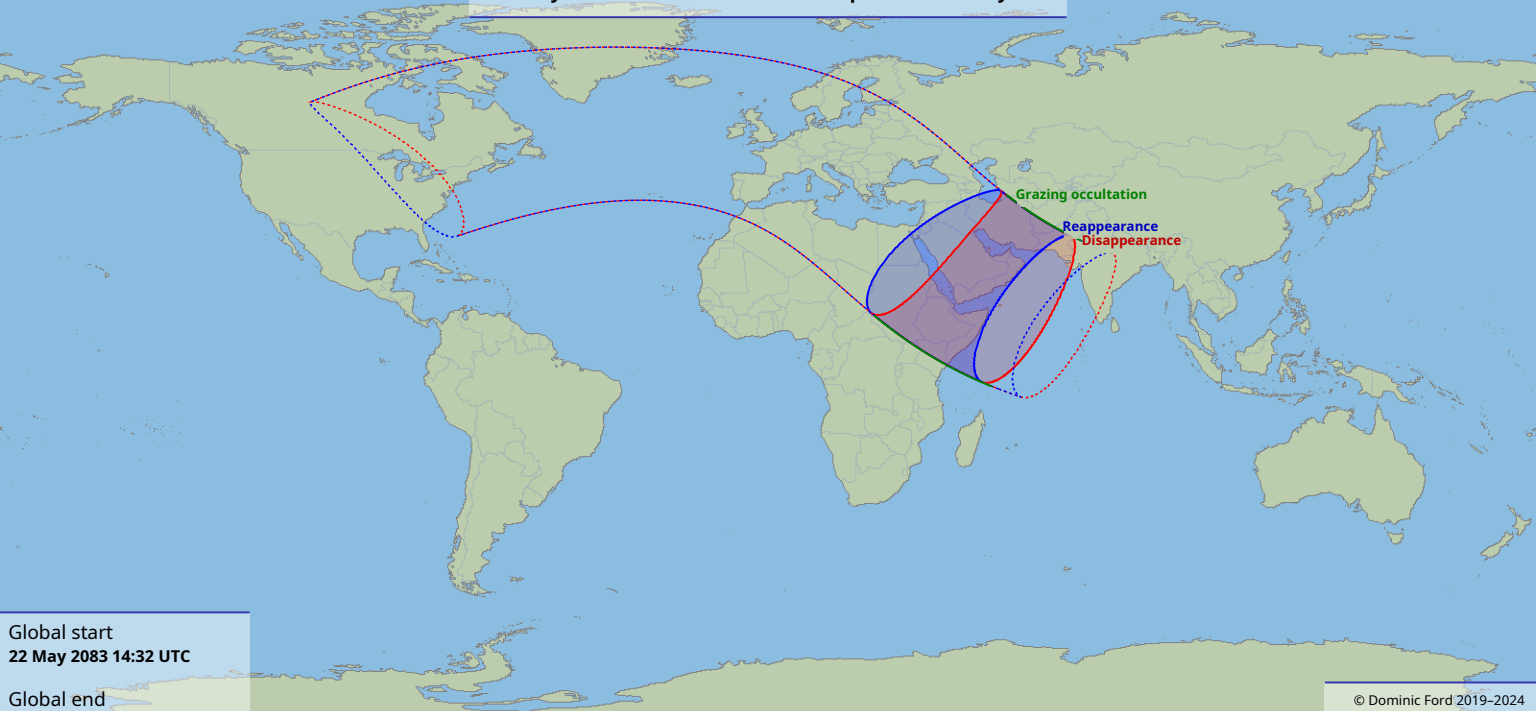

# Visibility of the lunar occultation of Neptune on 22 May 2083

Global start  
22 May 2083 14:32 UTC

Global end  
22 May 2083 18:46 UTC