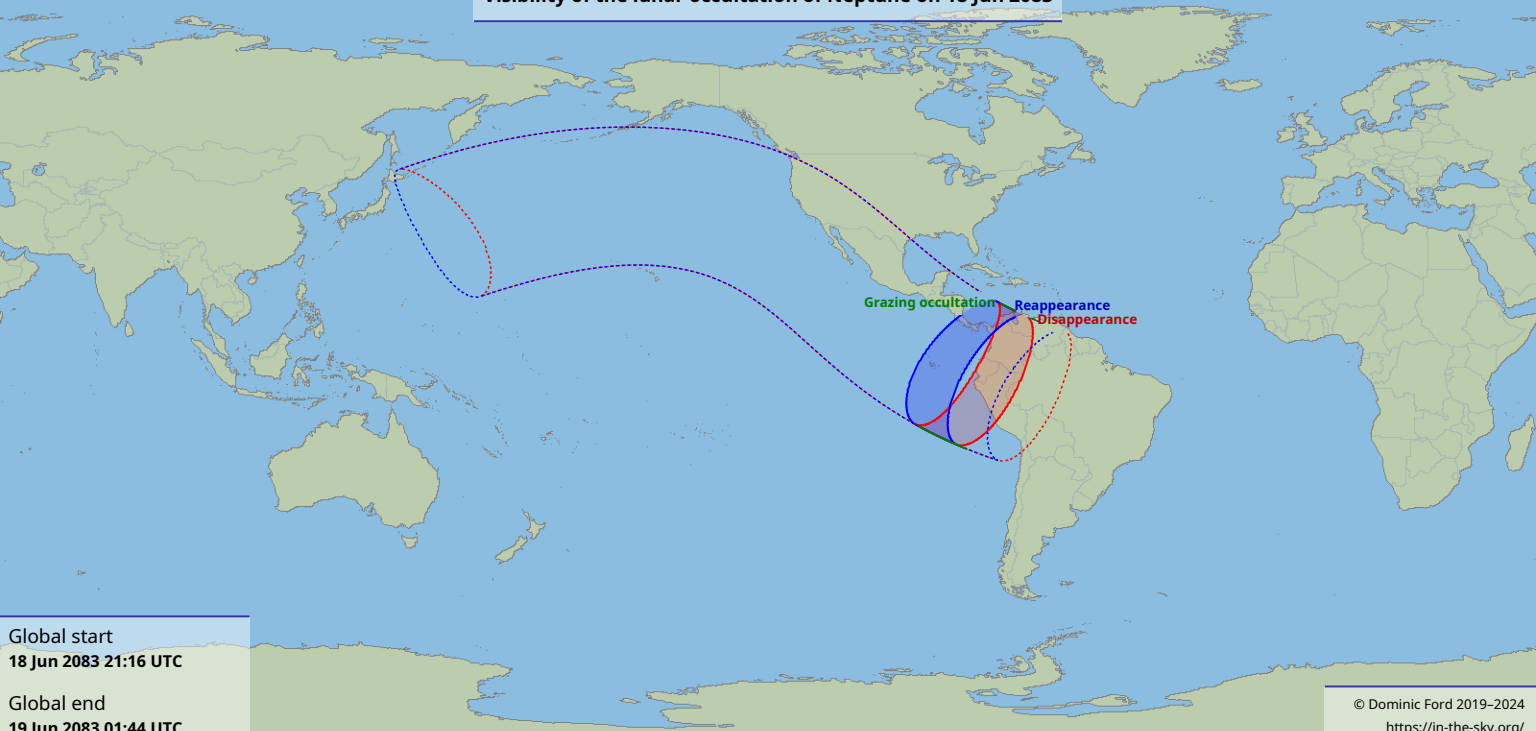

Visibility of the lunar occultation of Neptune on 18 Jun 2083

Global start
18 Jun 2083 21:16 UTC

Global end
19 Jun 2083 01:44 UTC