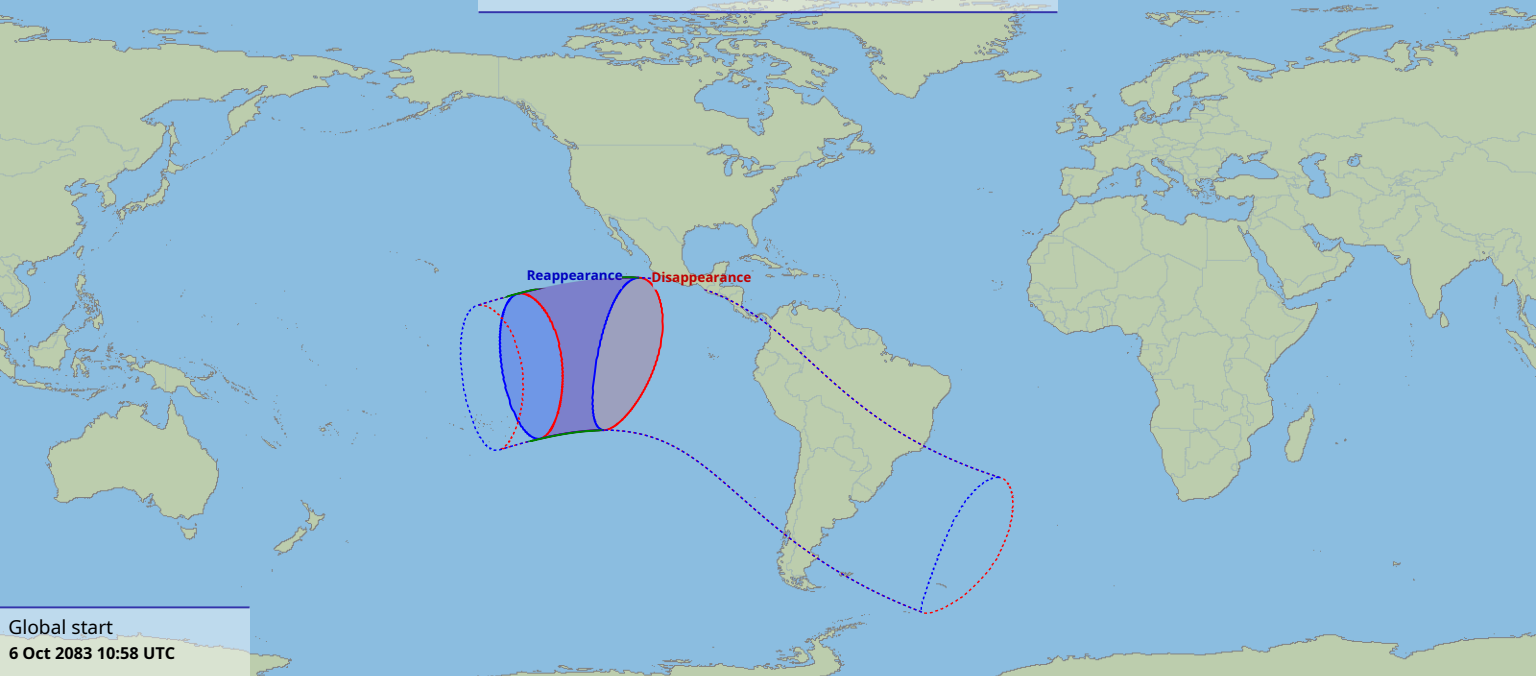

Visibility of the lunar occultation of Neptune on 6 Oct 2083

Global start
6 Oct 2083 10:58 UTC

Global end
6 Oct 2083 15:12 UTC