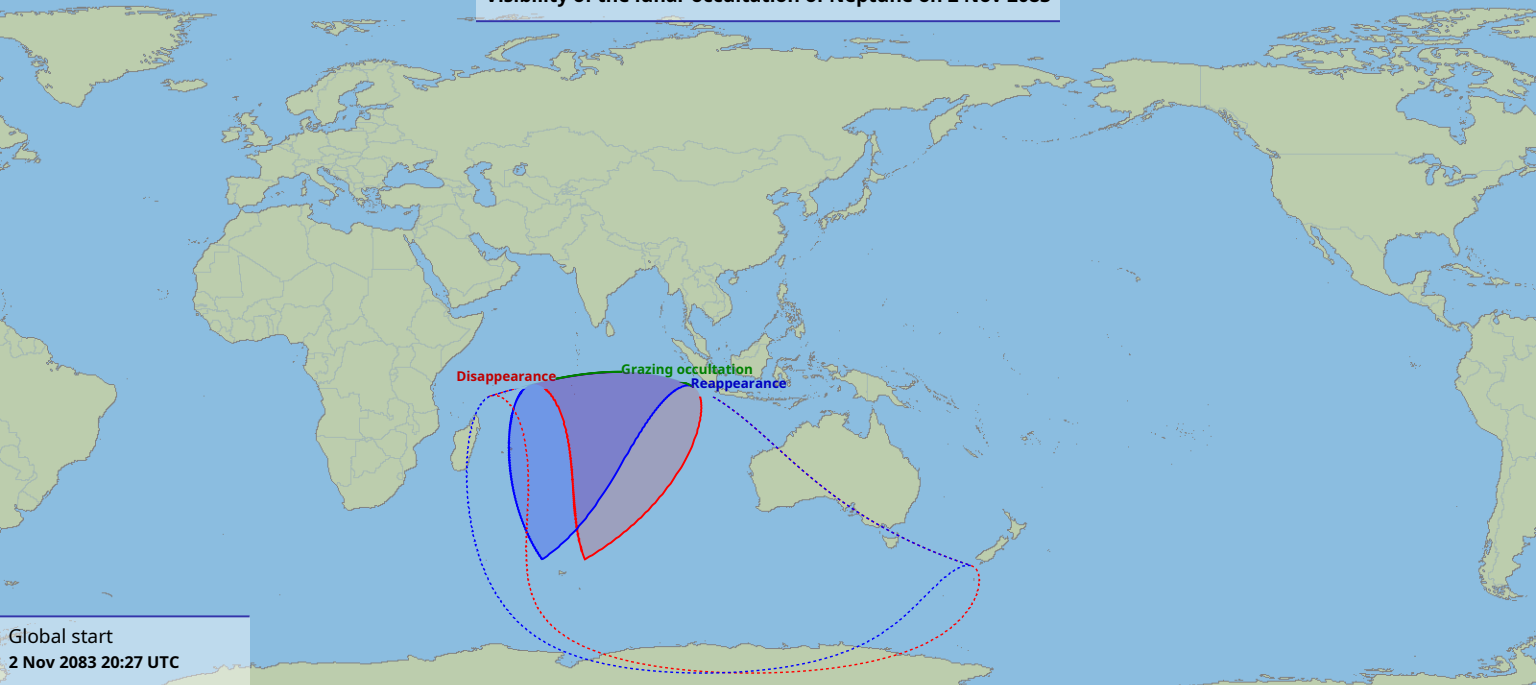

# Visibility of the lunar occultation of Neptune on 2 Nov 2083

Global start  
2 Nov 2083 20:27 UTC

Global end  
3 Nov 2083 00:05 UTC