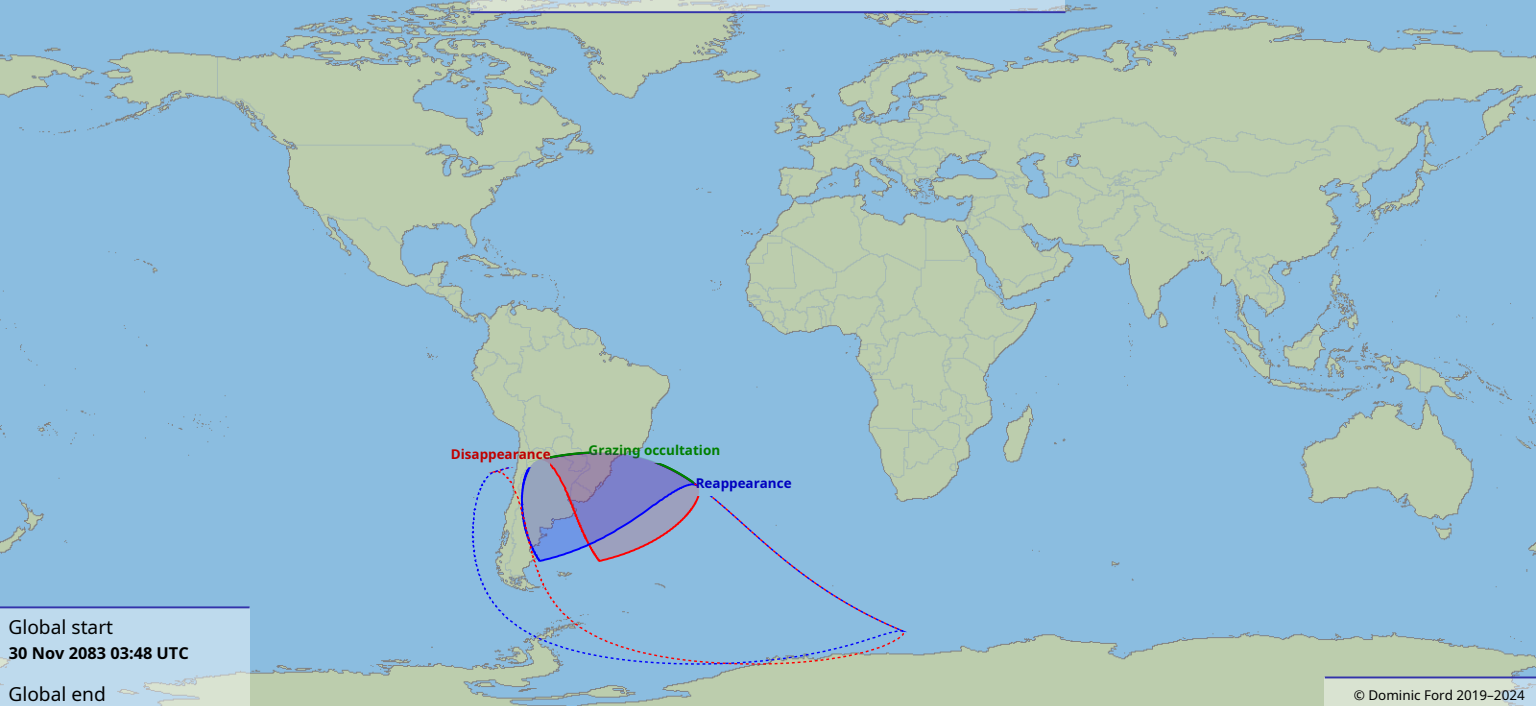

Visibility of the lunar occultation of Neptune on 30 Nov 2083

Global start
30 Nov 2083 03:48 UTC

Global end
30 Nov 2083 06:26 UTC