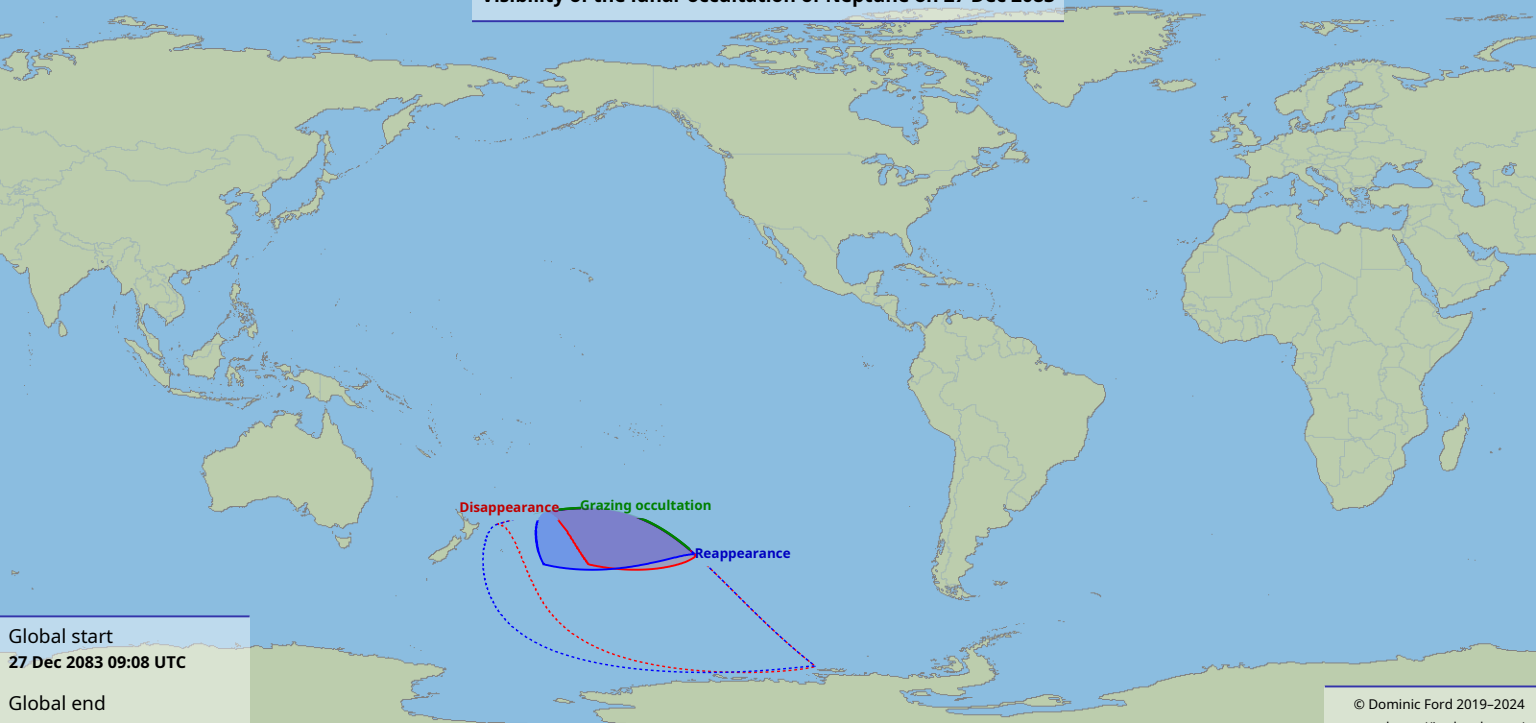

Visibility of the lunar occultation of Neptune on 27 Dec 2083

Global start
27 Dec 2083 09:08 UTC

Global end
27 Dec 2083 11:06 UTC