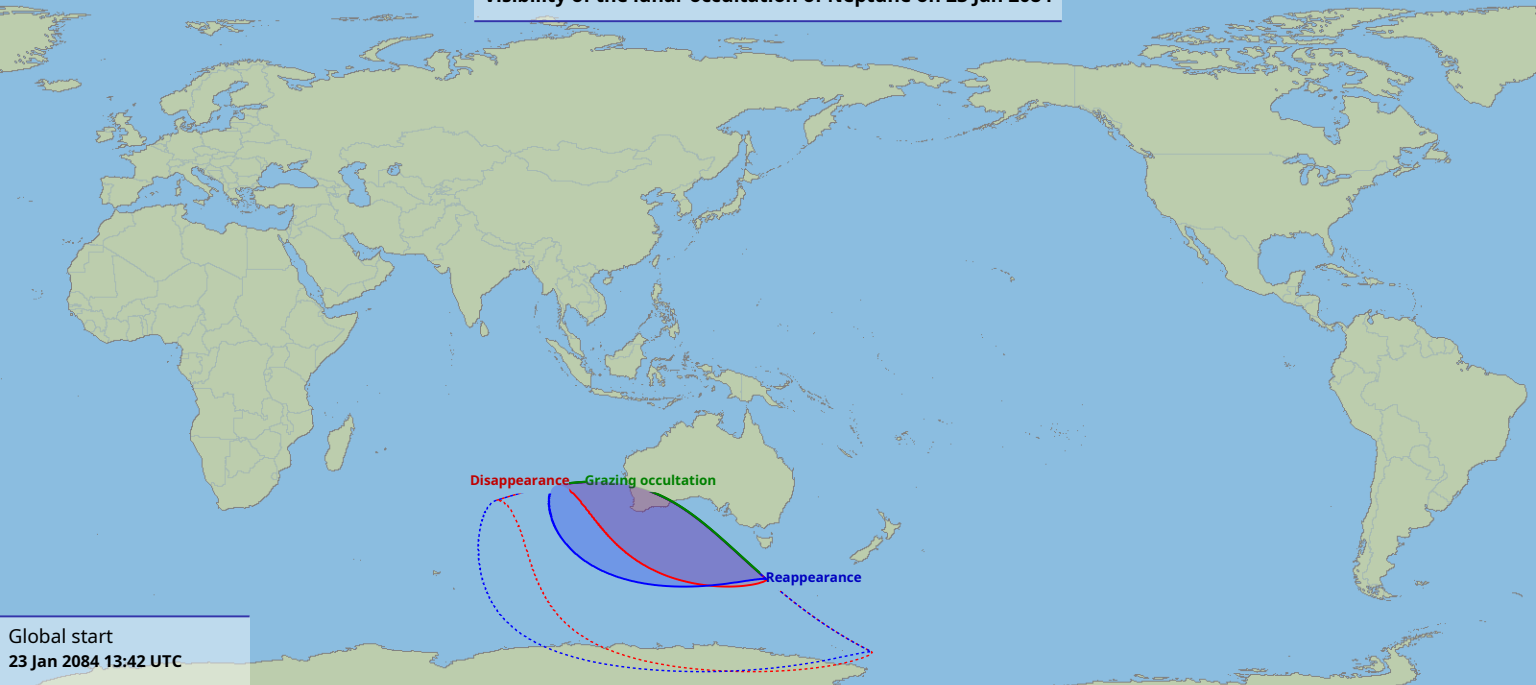

# Visibility of the lunar occultation of Neptune on 23 Jan 2084

Disappearance — Grazing occultation — Reappearance

Global start  
23 Jan 2084 13:42 UTC

Global end  
23 Jan 2084 16:02 UTC