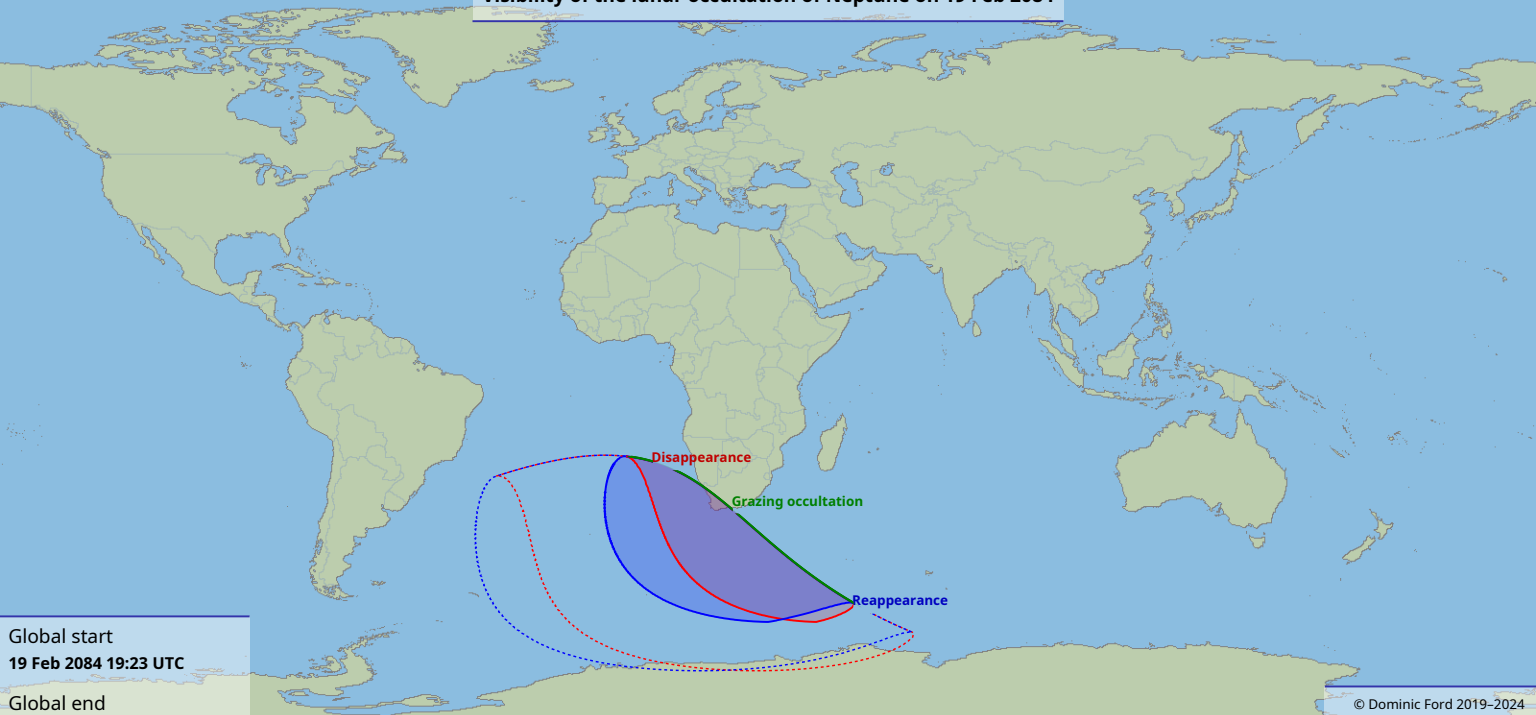

Visibility of the lunar occultation of Neptune on 19 Feb 2084

Global start
19 Feb 2084 19:23 UTC

Global end
19 Feb 2084 22:03 UTC