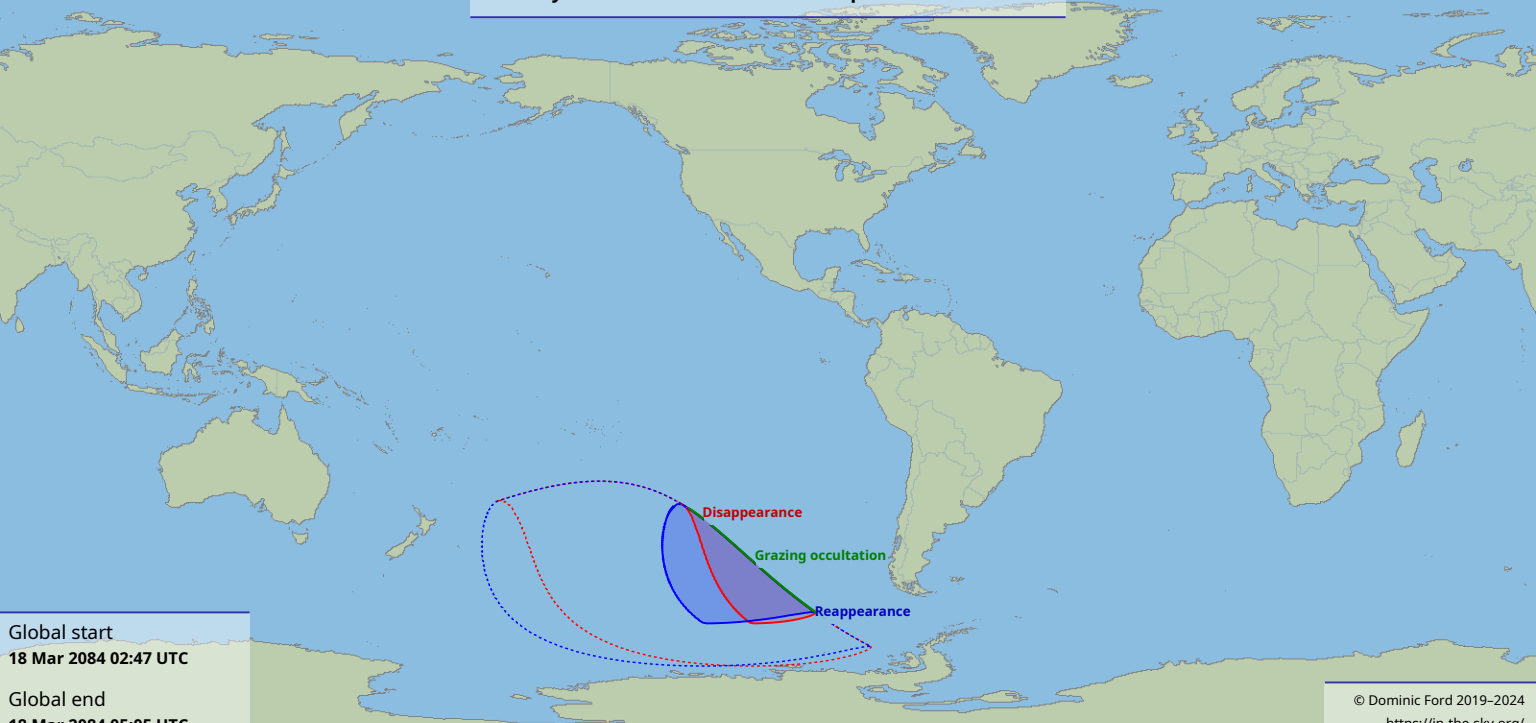

Visibility of the lunar occultation of Neptune on 18 Mar 2084

Global start
18 Mar 2084 02:47 UTC

Global end
18 Mar 2084 05:05 UTC