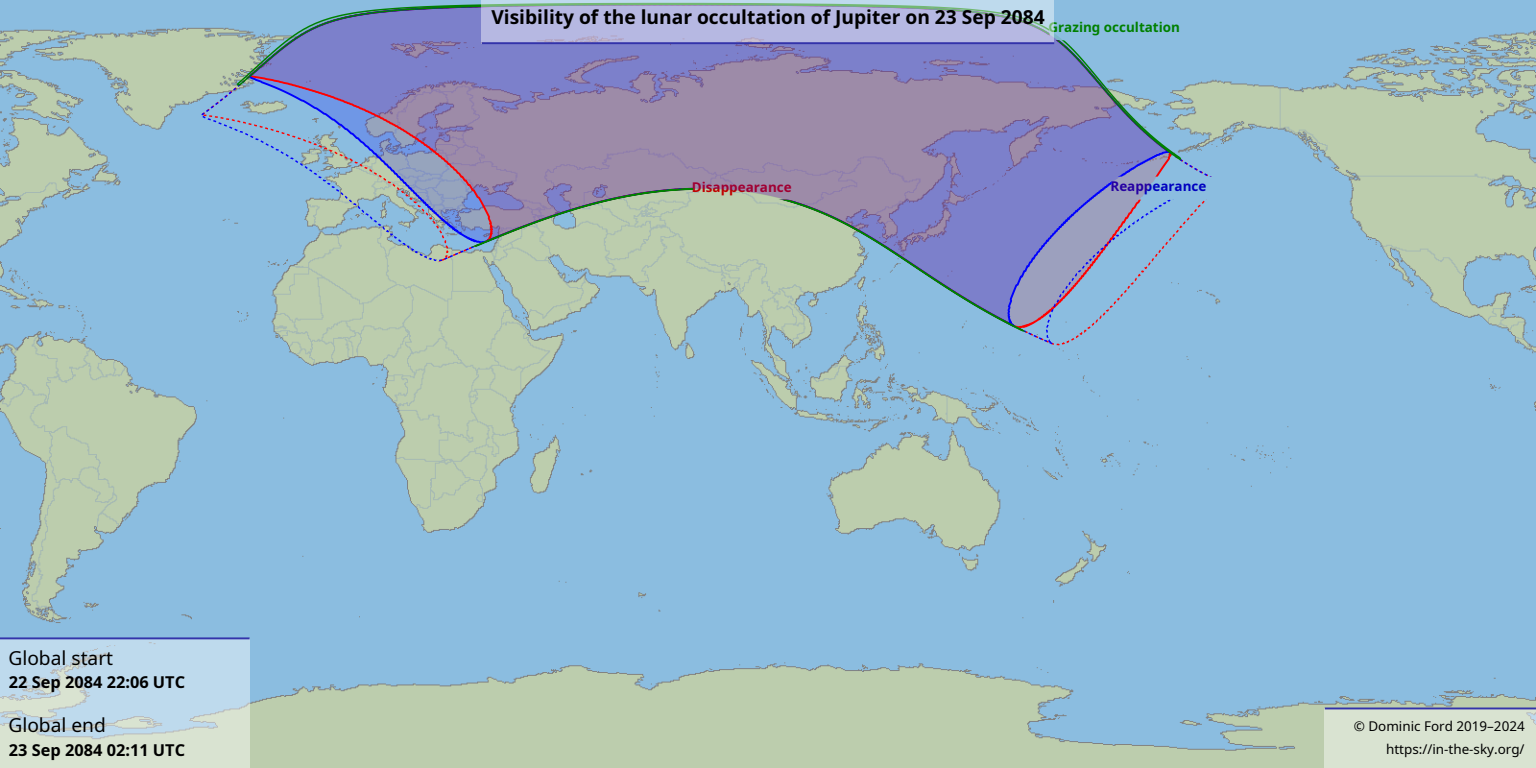

Visibility of the lunar occultation of Jupiter on 23 Sep 2084

Grazing occultation

Global start
22 Sep 2084 22:06 UTC

Global end
23 Sep 2084 02:11 UTC