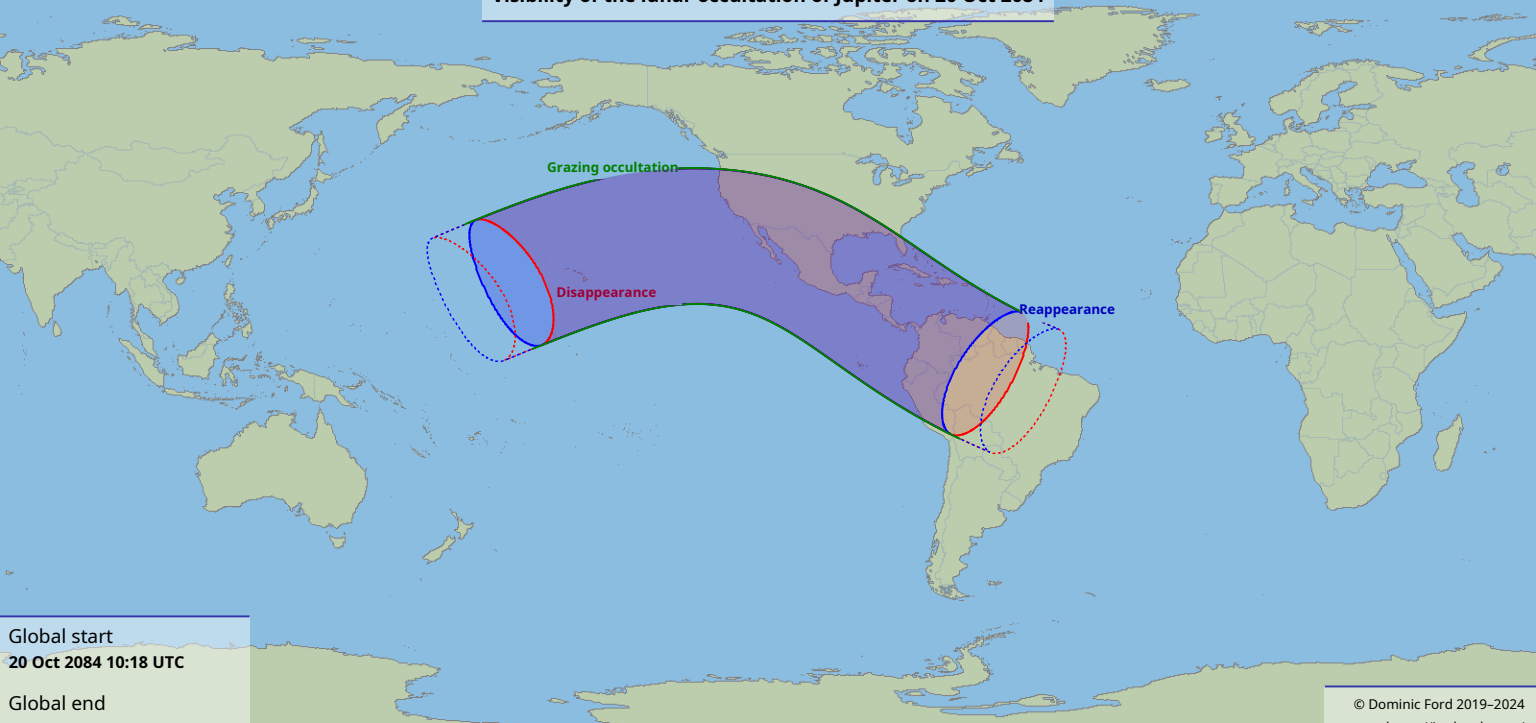

Visibility of the lunar occultation of Jupiter on 20 Oct 2084

Global start
20 Oct 2084 10:18 UTC

Global end
20 Oct 2084 14:57 UTC