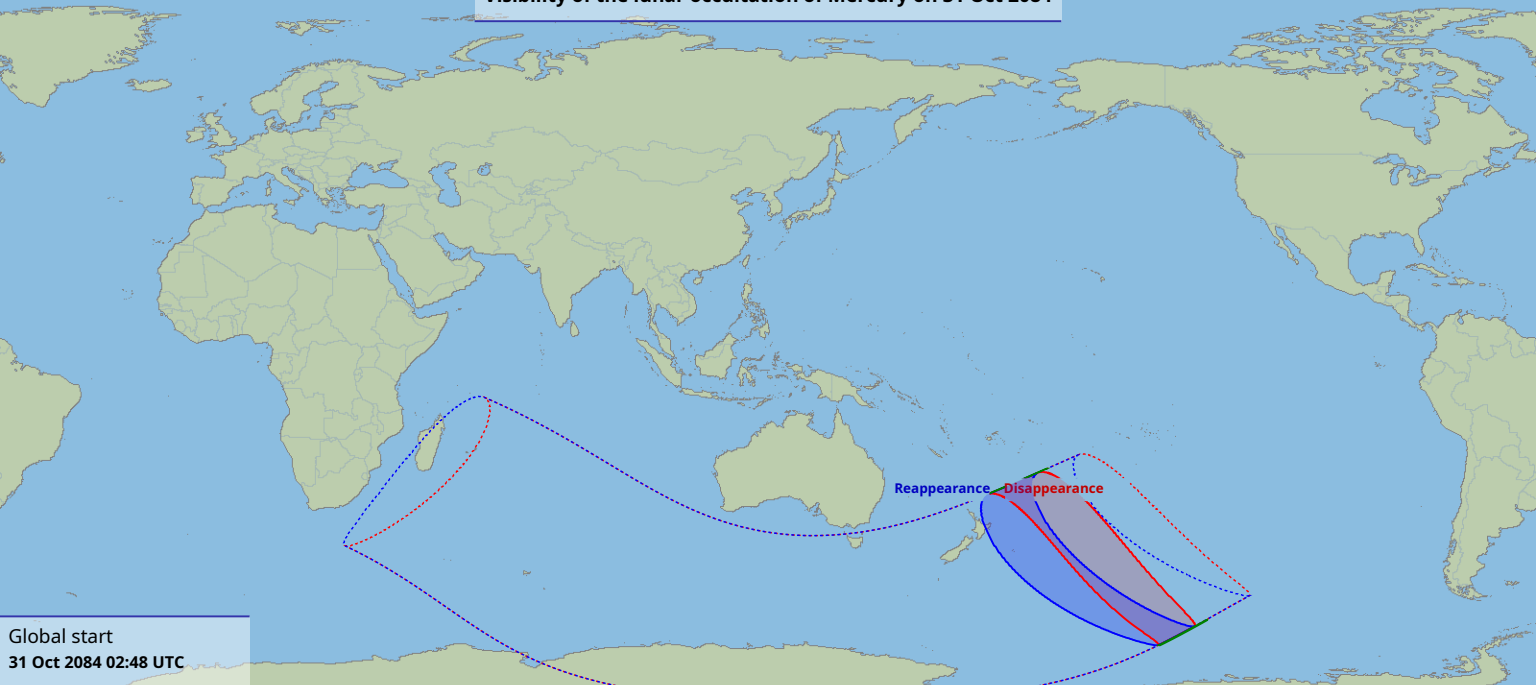

# Visibility of the lunar occultation of Mercury on 31 Oct 2084

Global start  
31 Oct 2084 02:48 UTC

Global end  
31 Oct 2084 06:54 UTC

Reappearance Disappearance