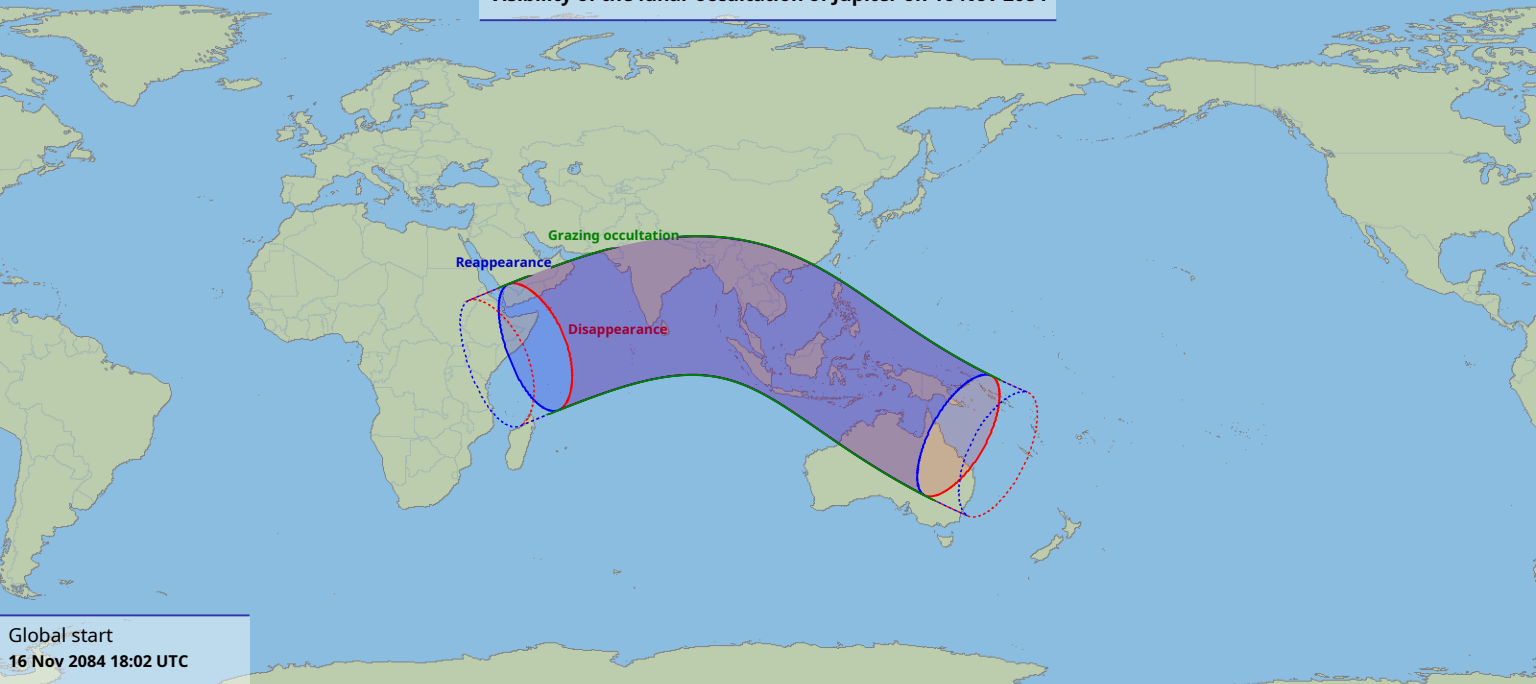

Visibility of the lunar occultation of Jupiter on 16 Nov 2084

Global start
16 Nov 2084 18:02 UTC

Global end
16 Nov 2084 22:35 UTC