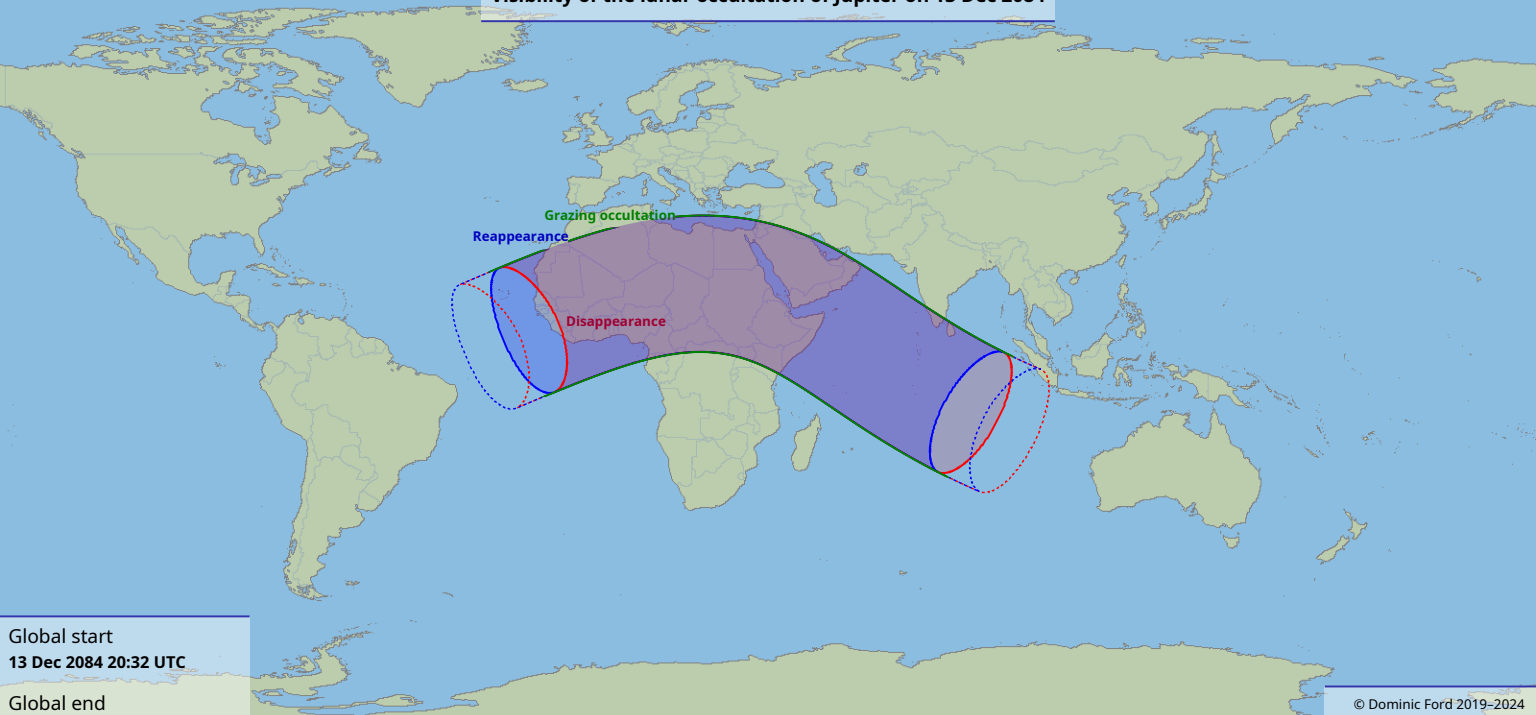

Visibility of the lunar occultation of Jupiter on 13 Dec 2084

Global start
13 Dec 2084 20:32 UTC

Global end
14 Dec 2084 01:04 UTC