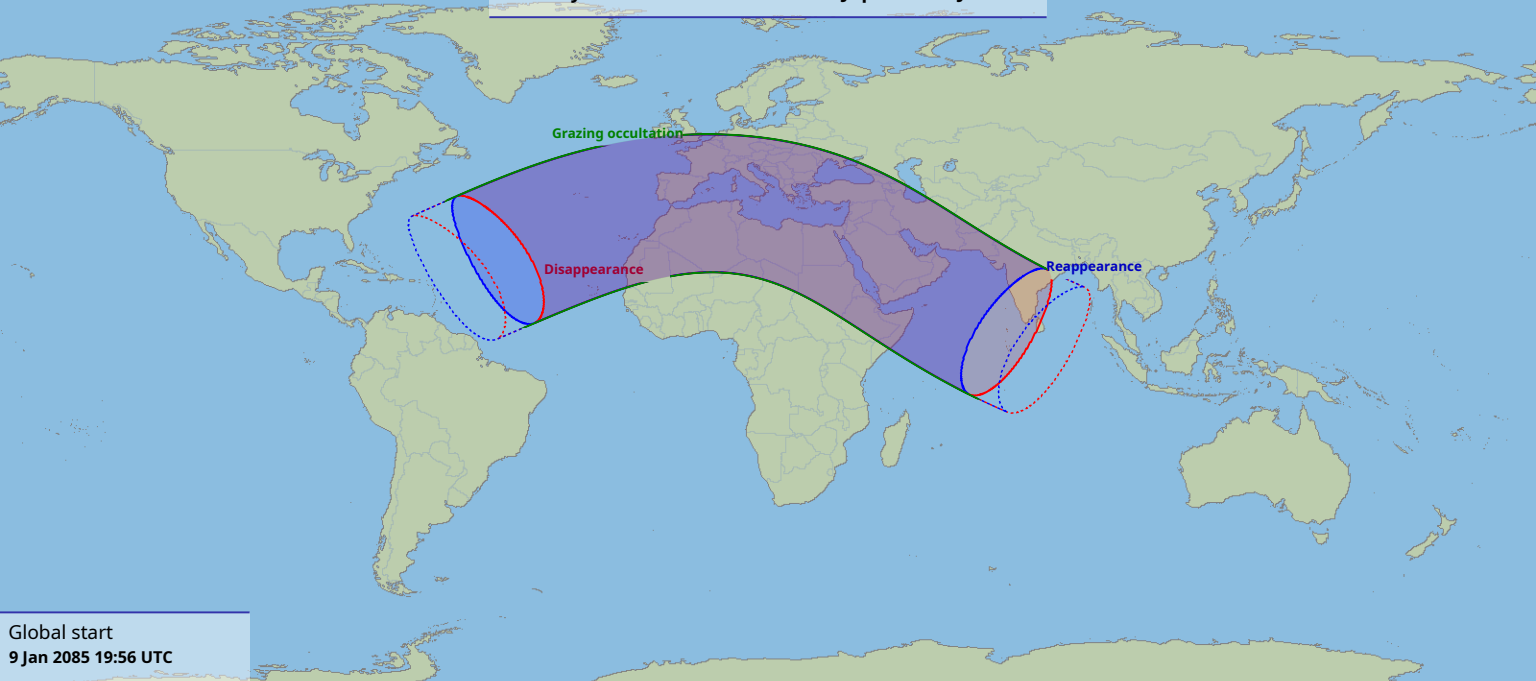

Visibility of the lunar occultation of Jupiter on 9 Jan 2085

Global start
9 Jan 2085 19:56 UTC

Global end
10 Jan 2085 00:26 UTC