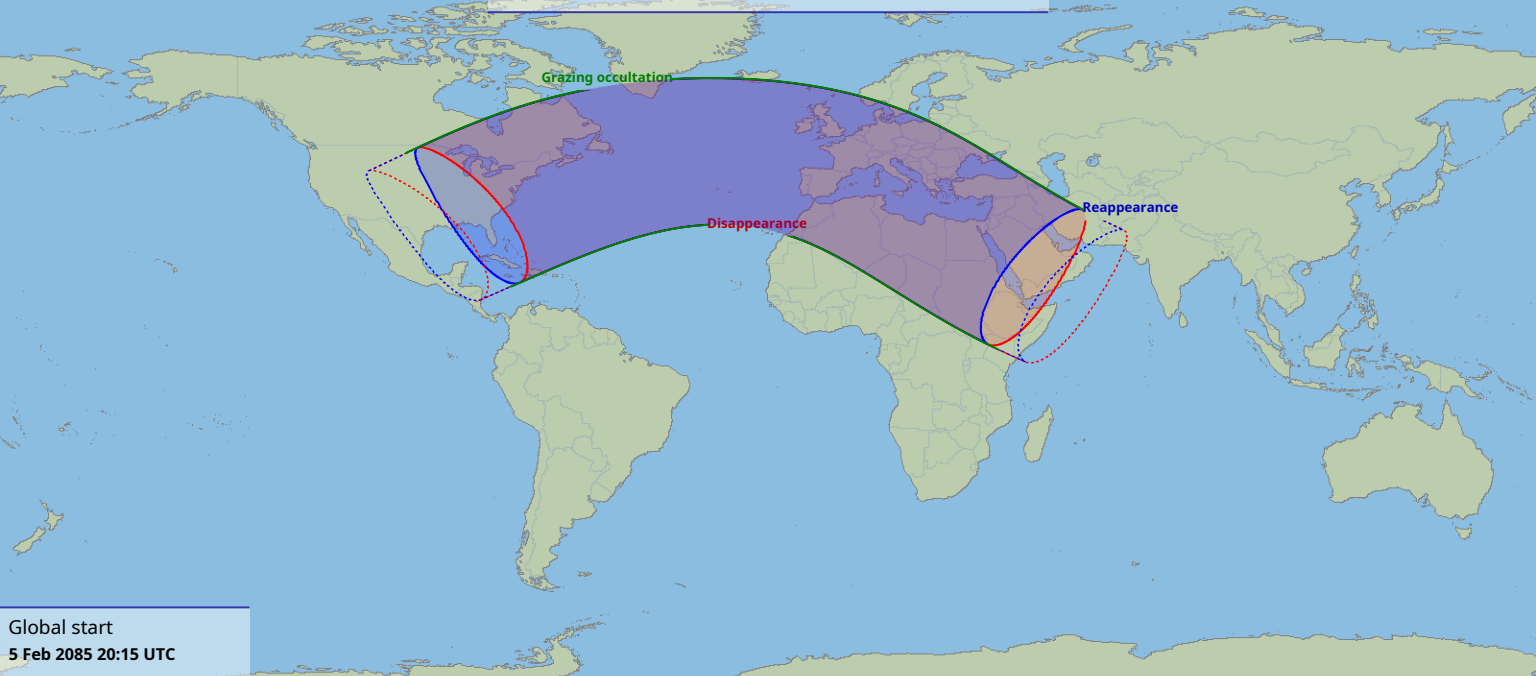

Visibility of the lunar occultation of Jupiter on 5 Feb 2085

Global start
5 Feb 2085 20:15 UTC

Global end
6 Feb 2085 00:39 UTC