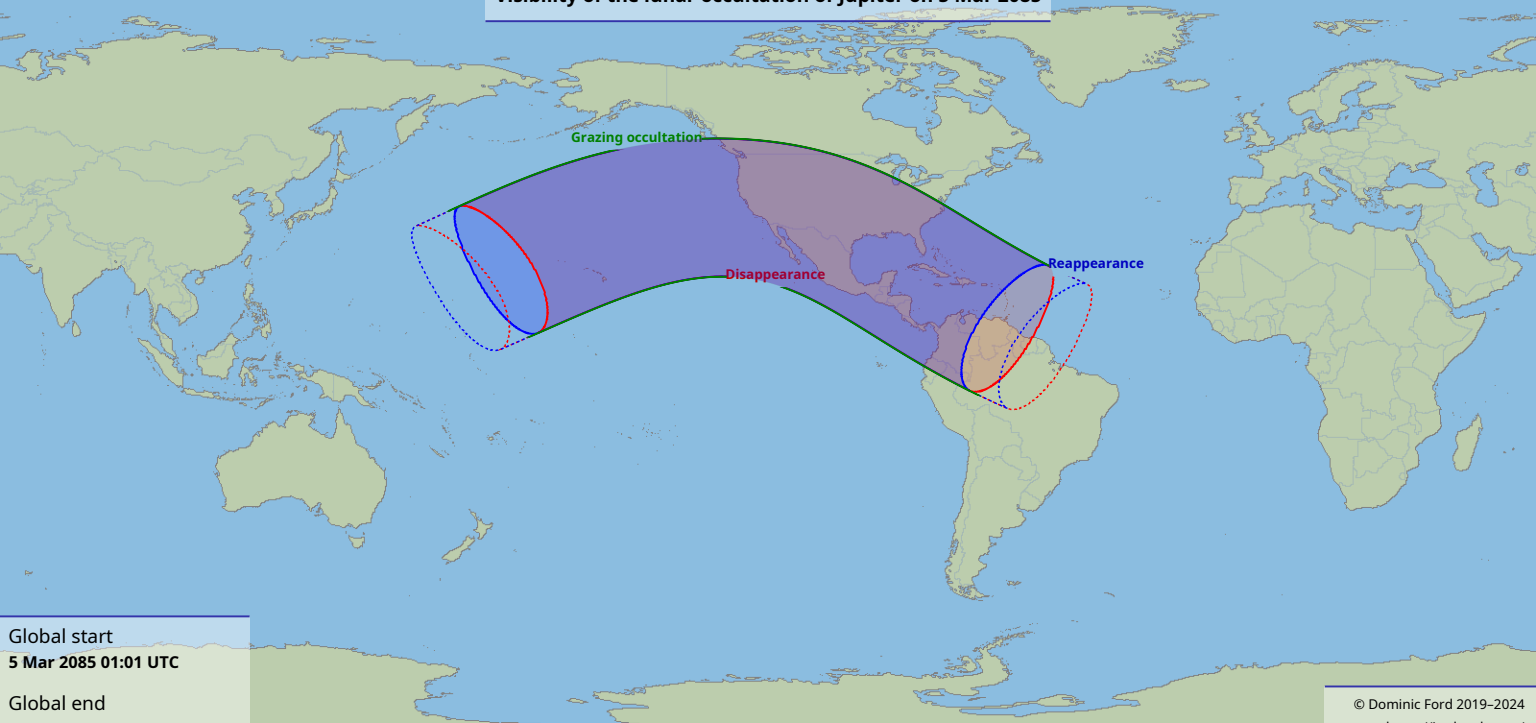

Visibility of the lunar occultation of Jupiter on 5 Mar 2085

Global start
5 Mar 2085 01:01 UTC

Global end
5 Mar 2085 05:36 UTC