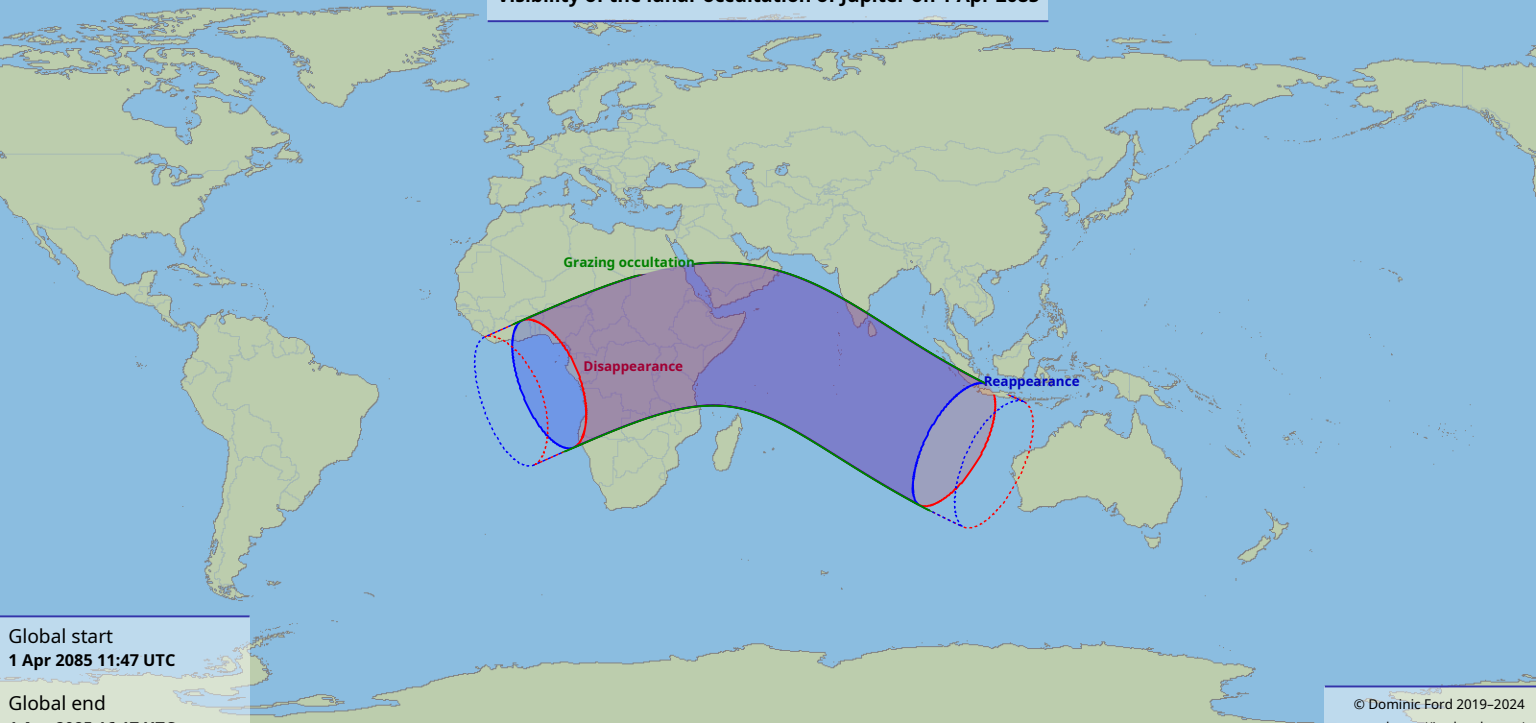

# Visibility of the lunar occultation of Jupiter on 1 Apr 2085

Global start  
1 Apr 2085 11:47 UTC

Global end  
1 Apr 2085 16:17 UTC