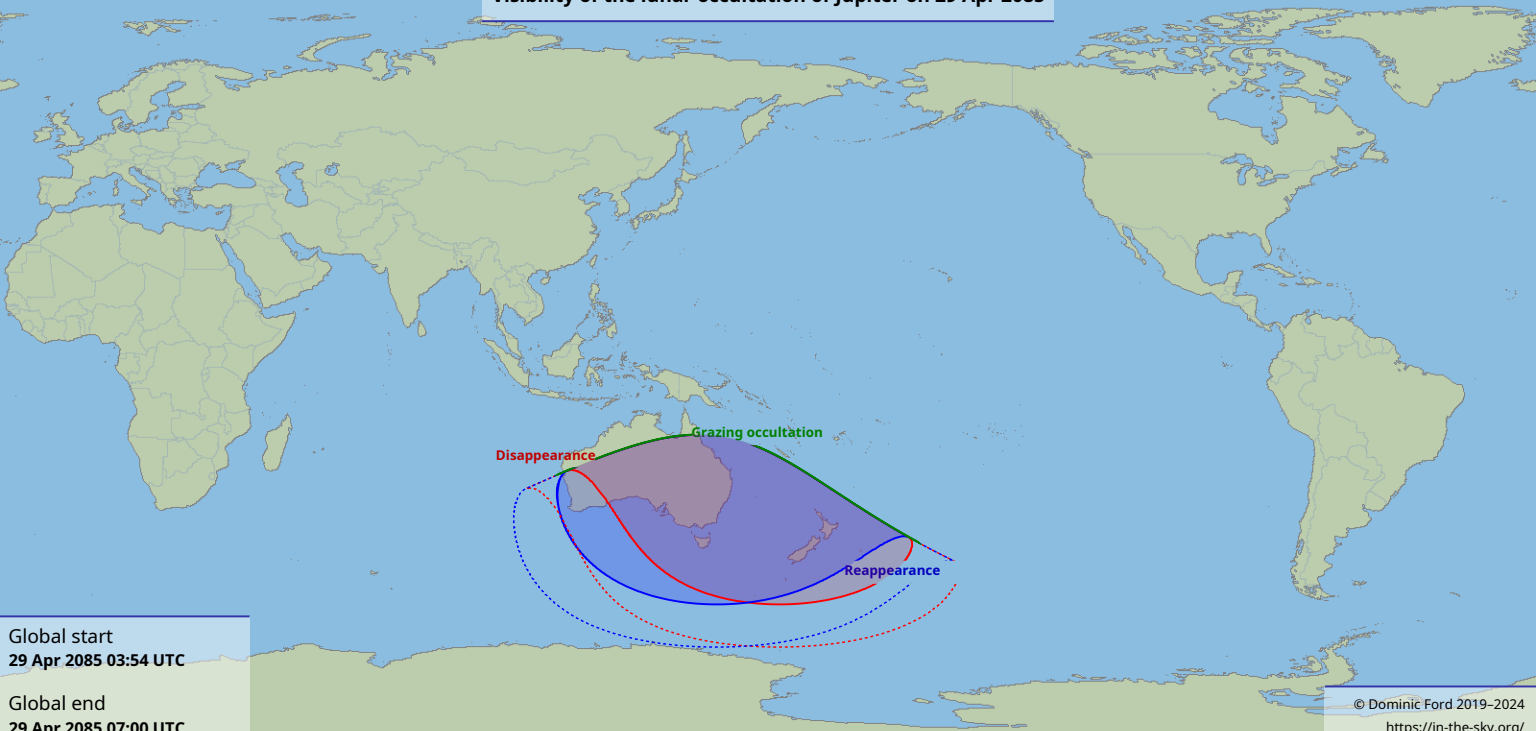

Visibility of the lunar occultation of Jupiter on 29 Apr 2085

Global start
29 Apr 2085 03:54 UTC

Global end
29 Apr 2085 07:00 UTC