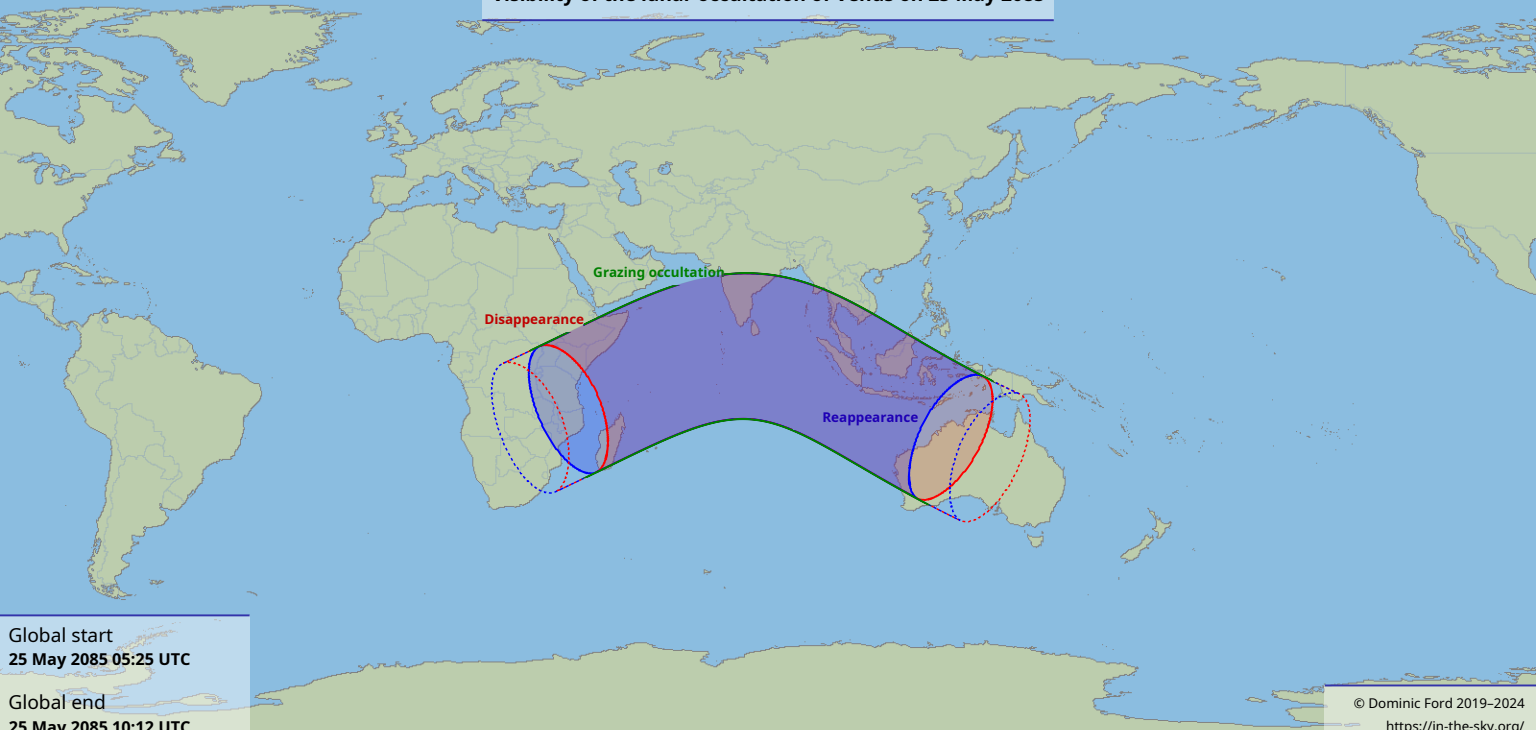

Visibility of the lunar occultation of Venus on 25 May 2085

Global start
25 May 2085 05:25 UTC

Global end
25 May 2085 10:12 UTC