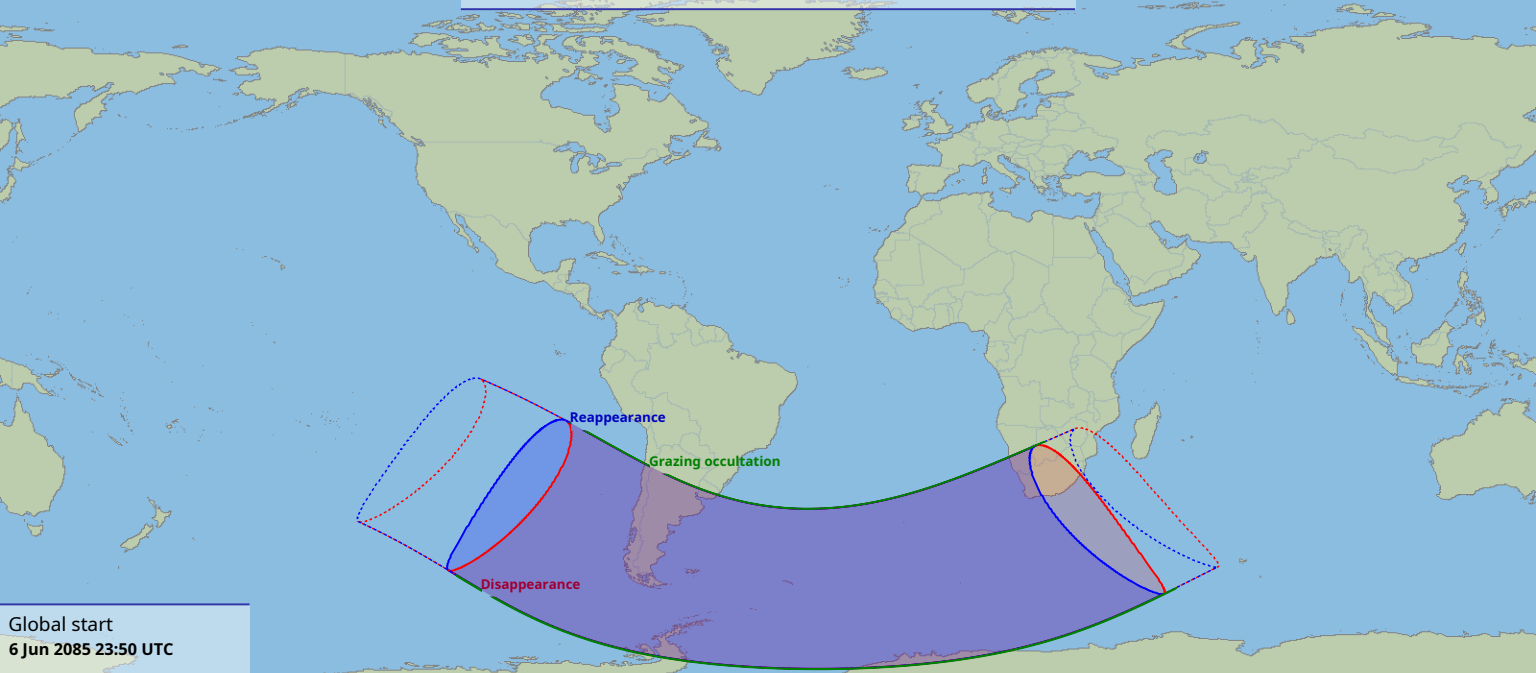

Visibility of the lunar occultation of Delta Scorpii on 7 Jun 2085

Global start
6 Jun 2085 23:50 UTC

Global end
7 Jun 2085 03:45 UTC