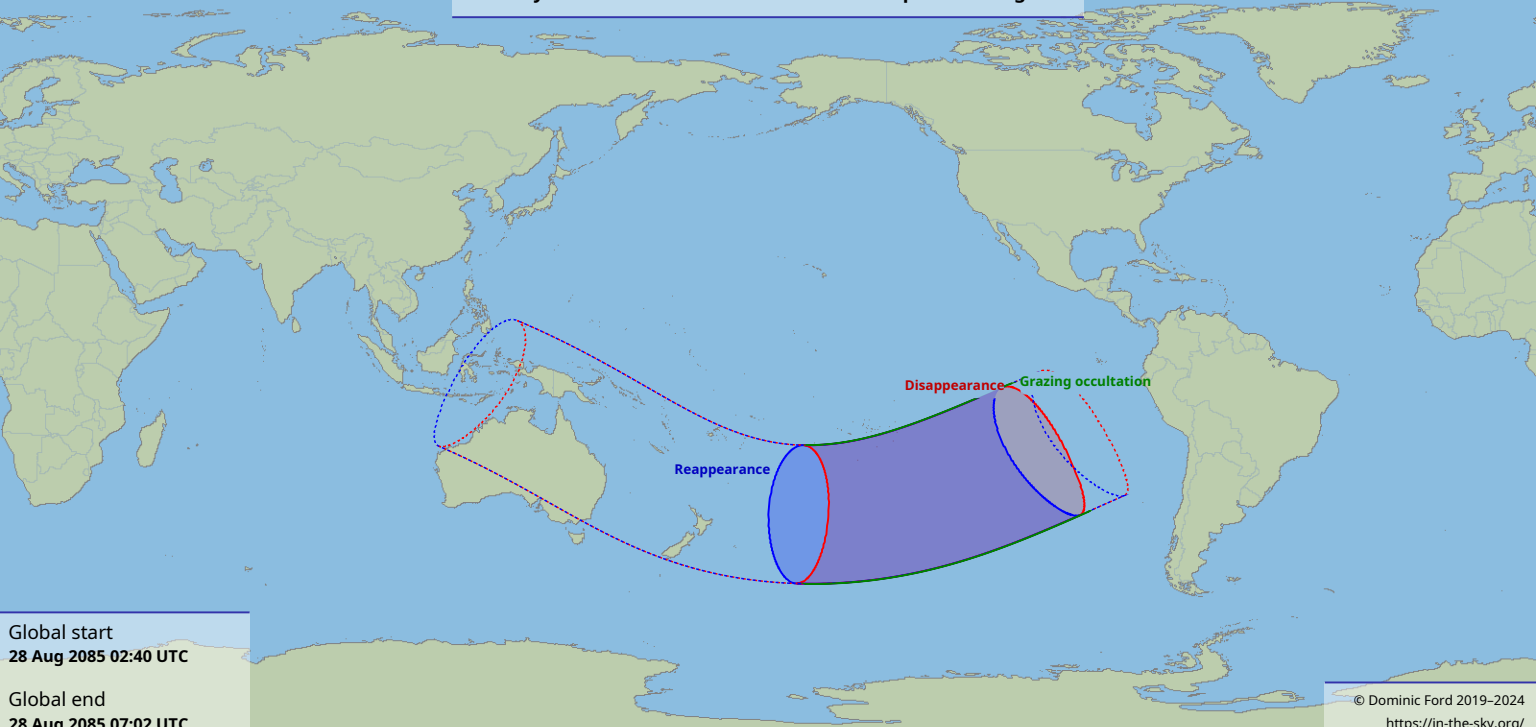

Visibility of the lunar occultation of Delta Scorpii on 28 Aug 2085

Global start
28 Aug 2085 02:40 UTC

Global end
28 Aug 2085 07:02 UTC