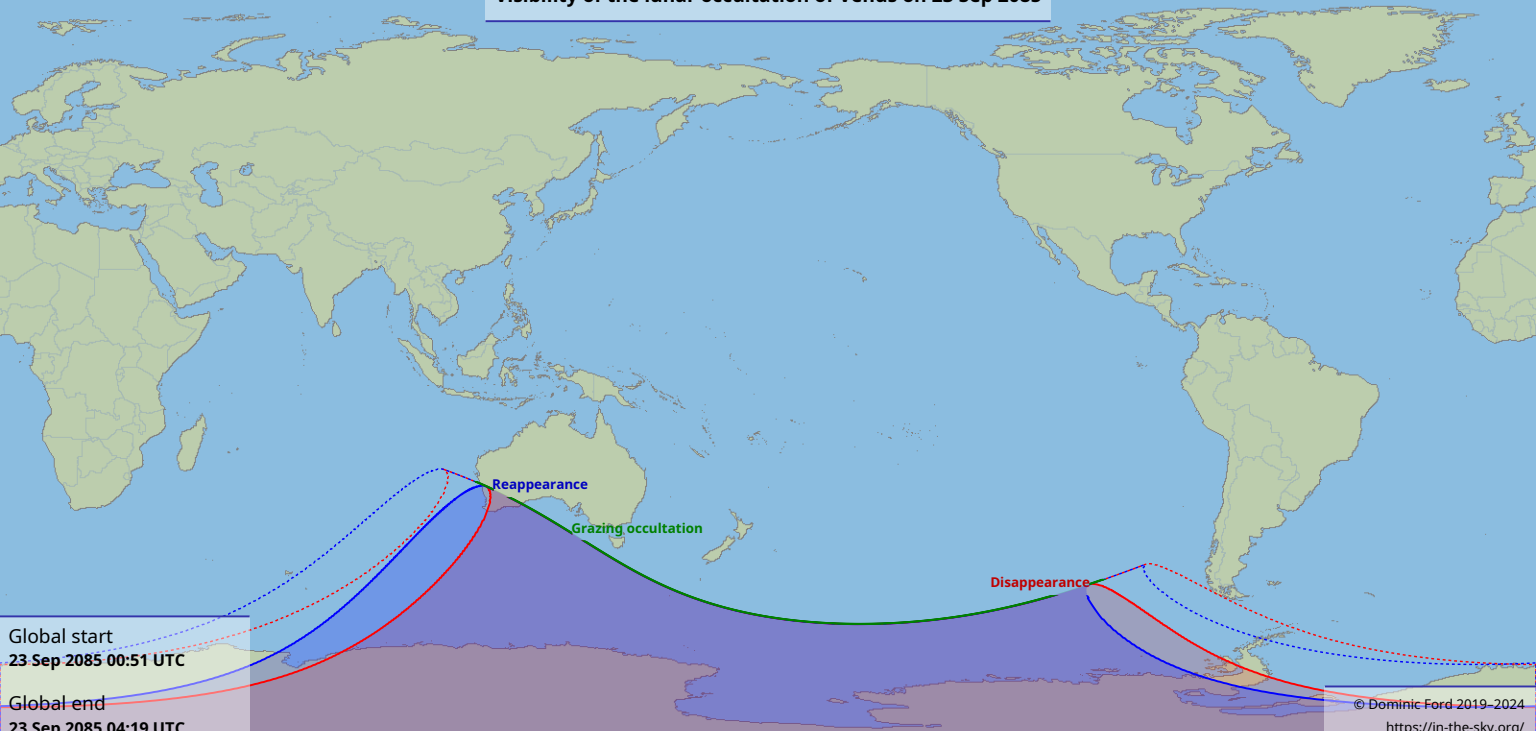

Visibility of the lunar occultation of Venus on 23 Sep 2085

Global start
23 Sep 2085 00:51 UTC

Global end
23 Sep 2085 04:19 UTC

Reappearance

Grazing occultation

Disappearance