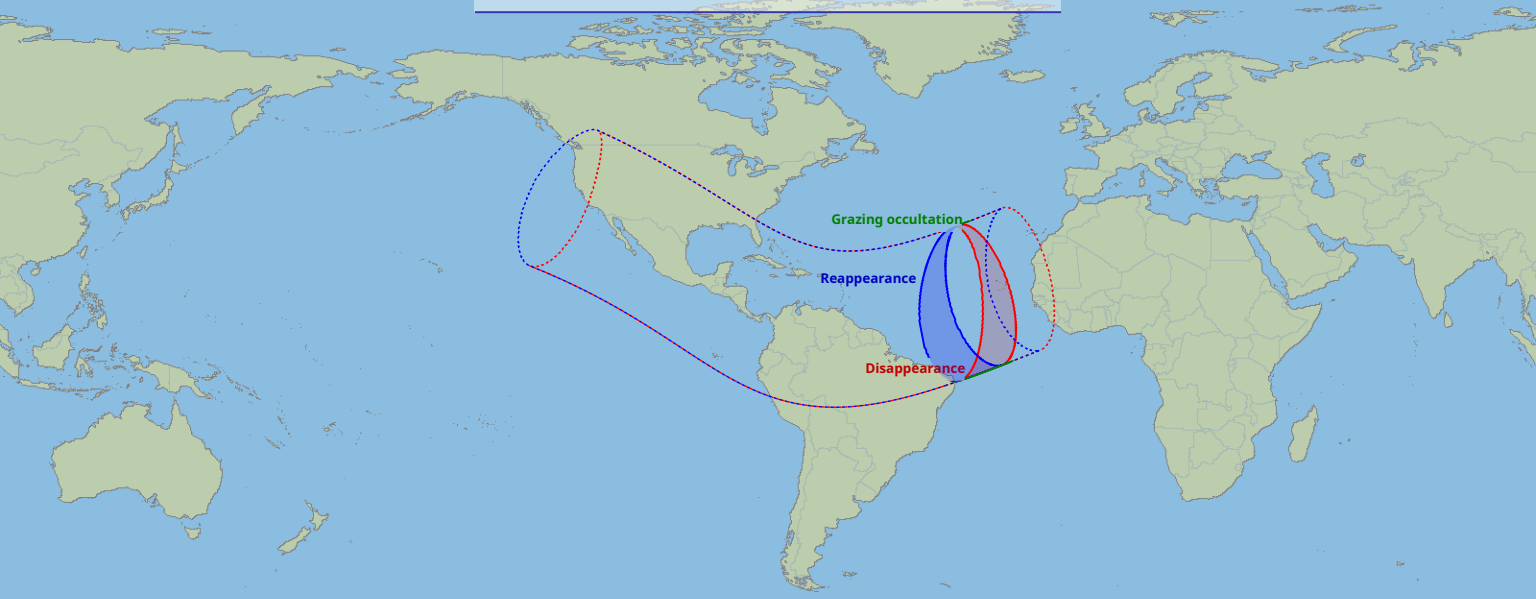

Visibility of the lunar occultation of Mercury on 20 Oct 2085

Global start
20 Oct 2085 16:19 UTC

Global end
20 Oct 2085 20:41 UTC