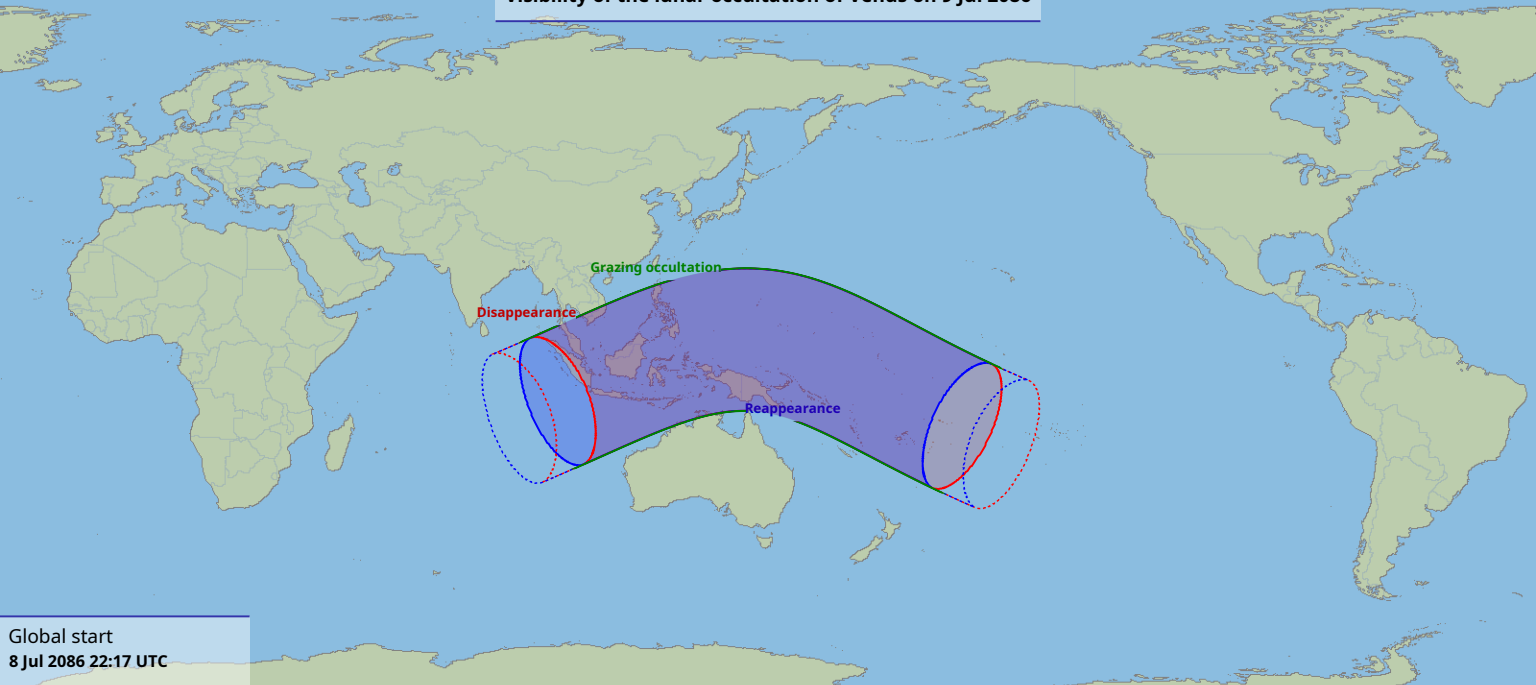

# Visibility of the lunar occultation of Venus on 9 Jul 2086

Global start  
8 Jul 2086 22:17 UTC

Global end  
9 Jul 2086 02:56 UTC