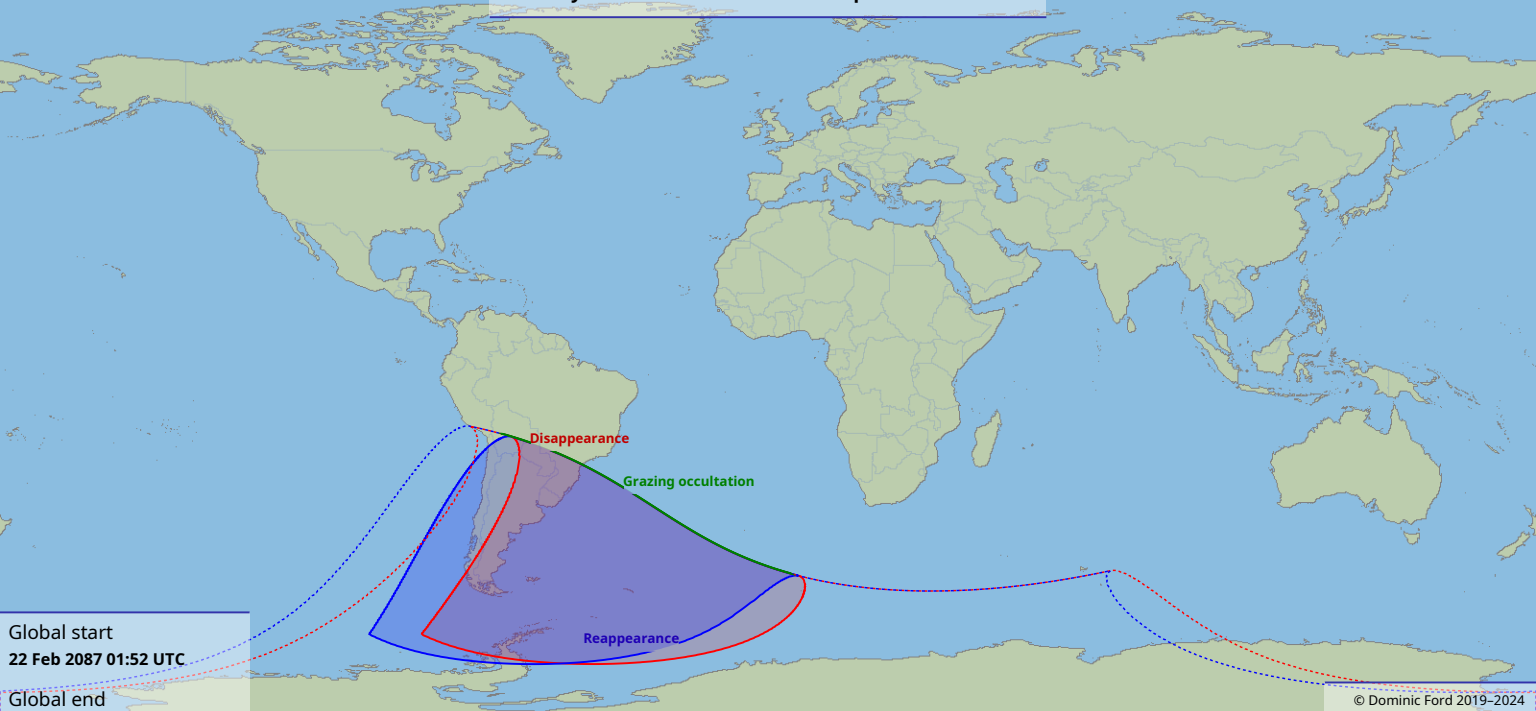

Visibility of the lunar occultation of Spica on 22 Feb 2087

Disappearance

Grazing occultation

Reappearance

Global start
22 Feb 2087 01:52 UTC

Global end
22 Feb 2087 05:23 UTC