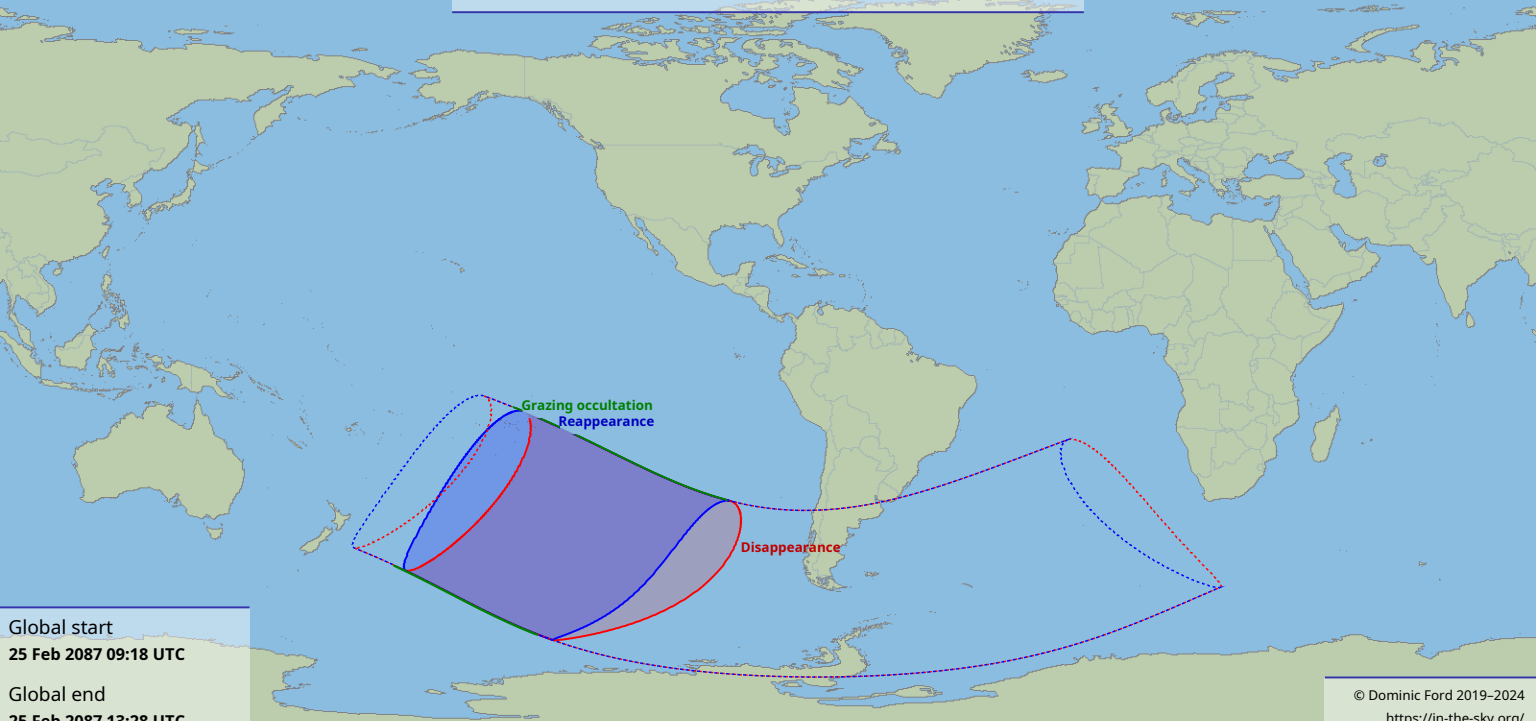

Visibility of the lunar occultation of Beta1 Scorpii on 25 Feb 2087

Global start
25 Feb 2087 09:18 UTC

Global end
25 Feb 2087 13:28 UTC