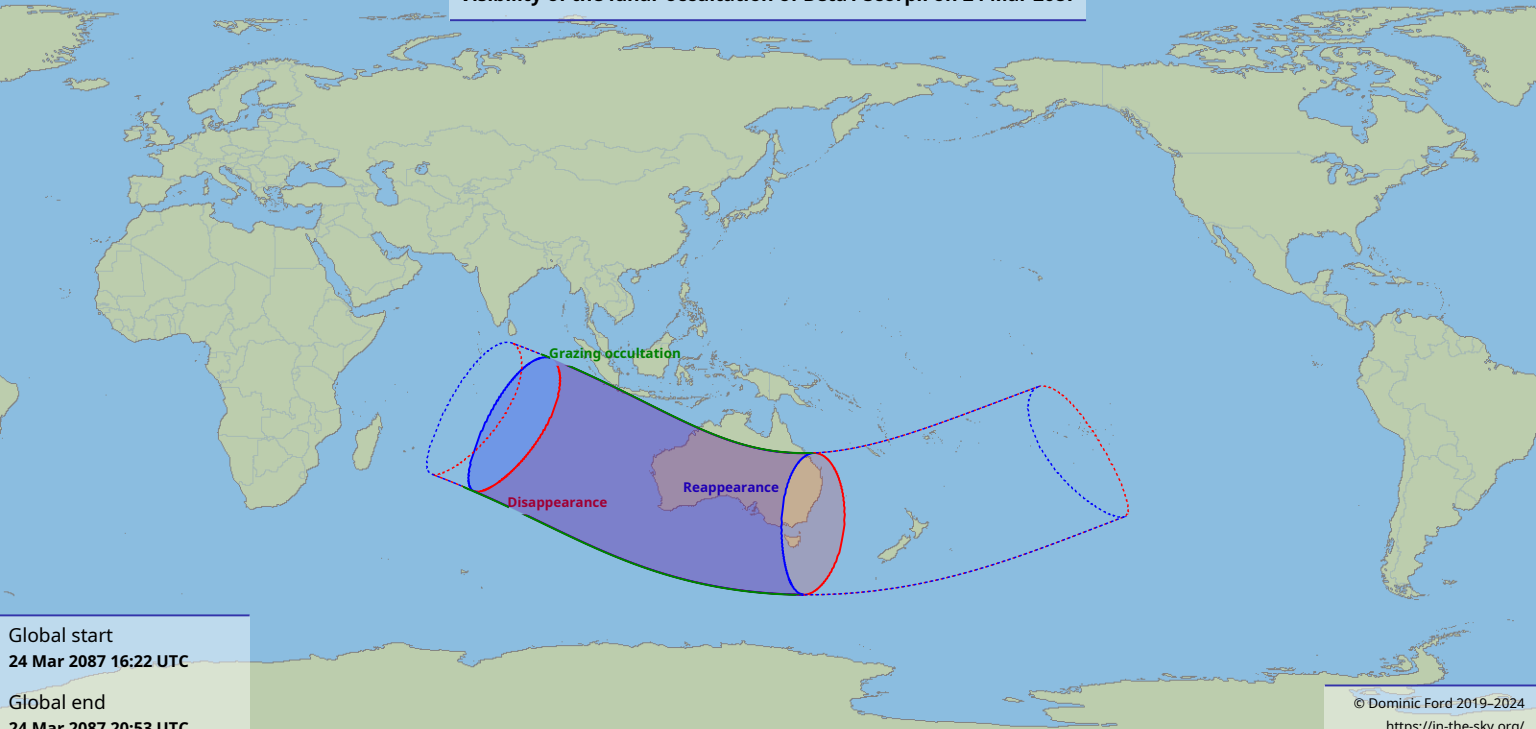

Visibility of the lunar occultation of Beta1 Scorpii on 24 Mar 2087

Global start
24 Mar 2087 16:22 UTC

Global end
24 Mar 2087 20:53 UTC