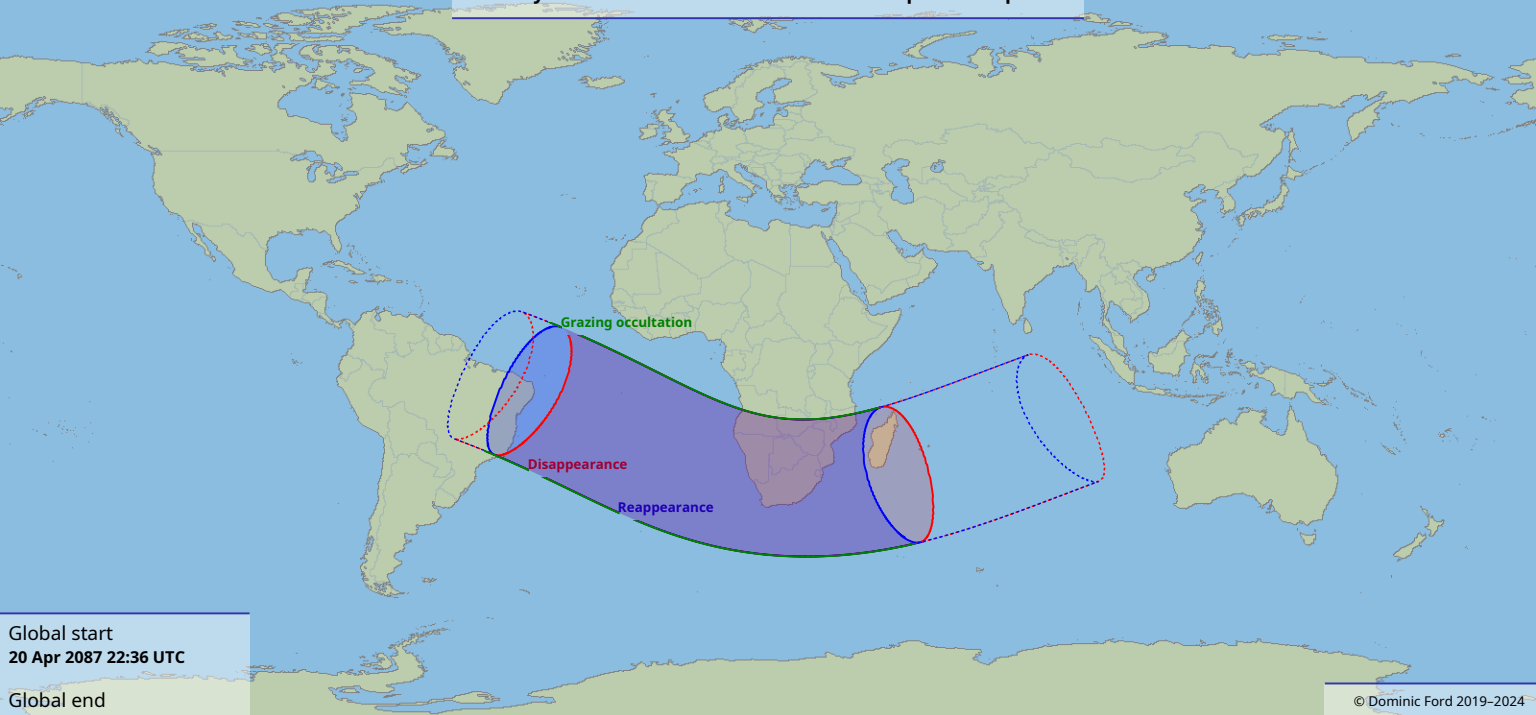

Visibility of the lunar occultation of Beta1 Scorpii on 21 Apr 2087

Global start
20 Apr 2087 22:36 UTC

Global end
21 Apr 2087 03:11 UTC