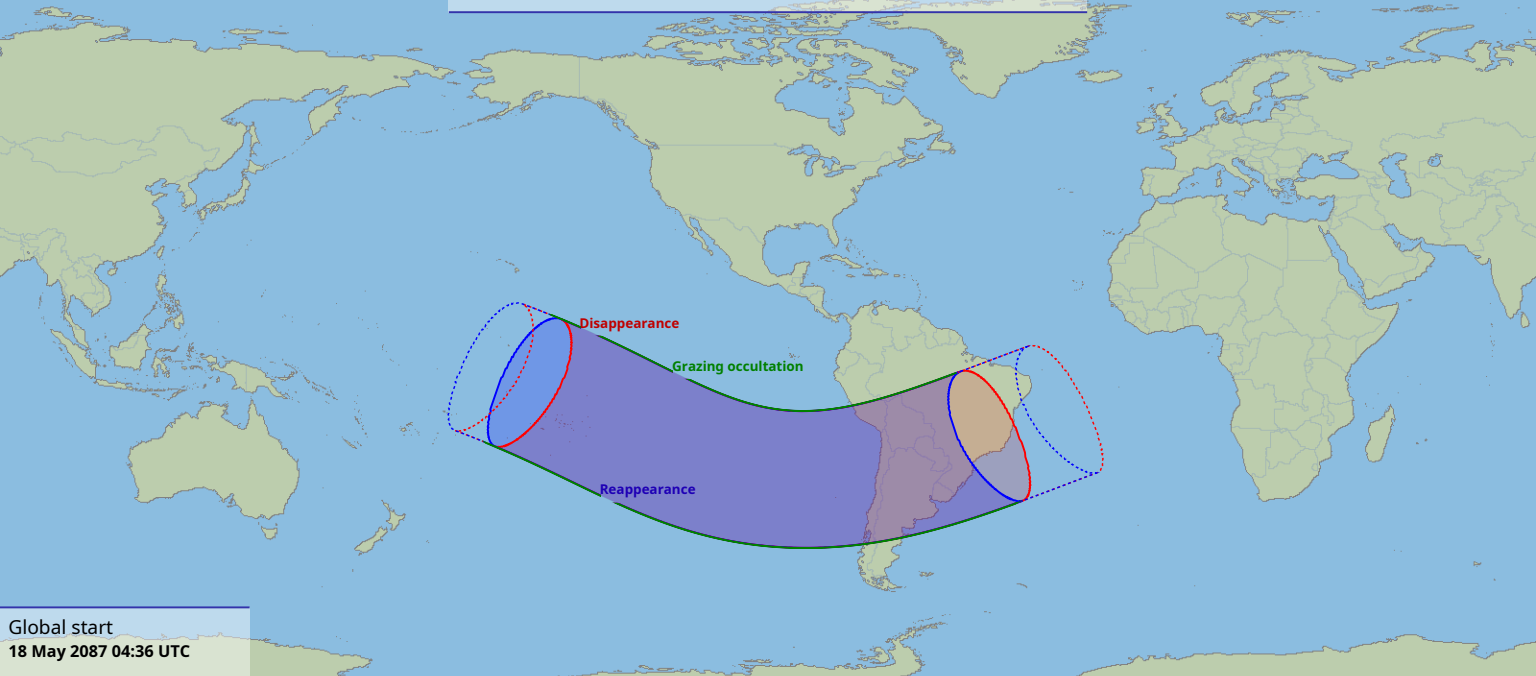

Visibility of the lunar occultation of Beta1 Scorpii on 18 May 2087

Global start
18 May 2087 04:36 UTC

Global end
18 May 2087 09:10 UTC