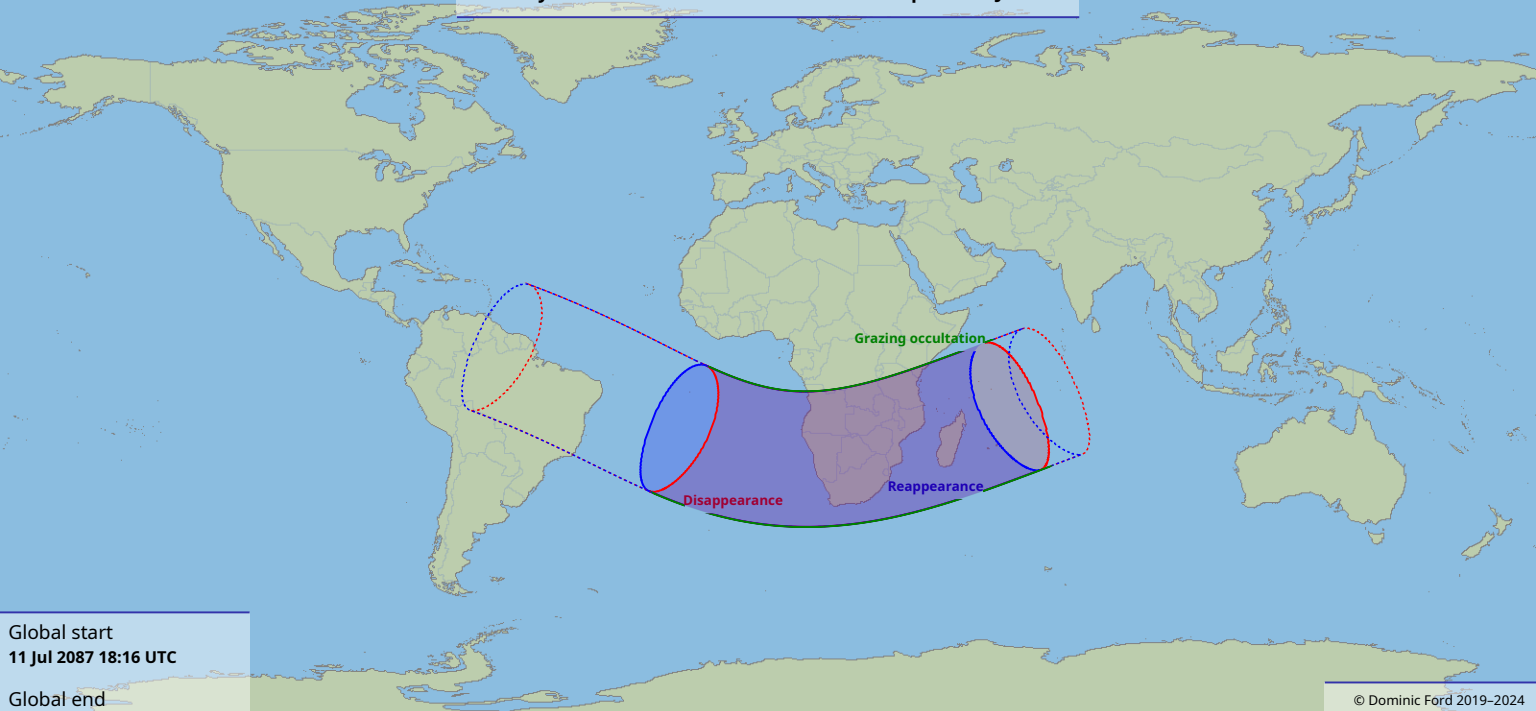

Visibility of the lunar occultation of Beta1 Scorpii on 11 Jul 2087

Global start
11 Jul 2087 18:16 UTC

Global end
11 Jul 2087 22:53 UTC