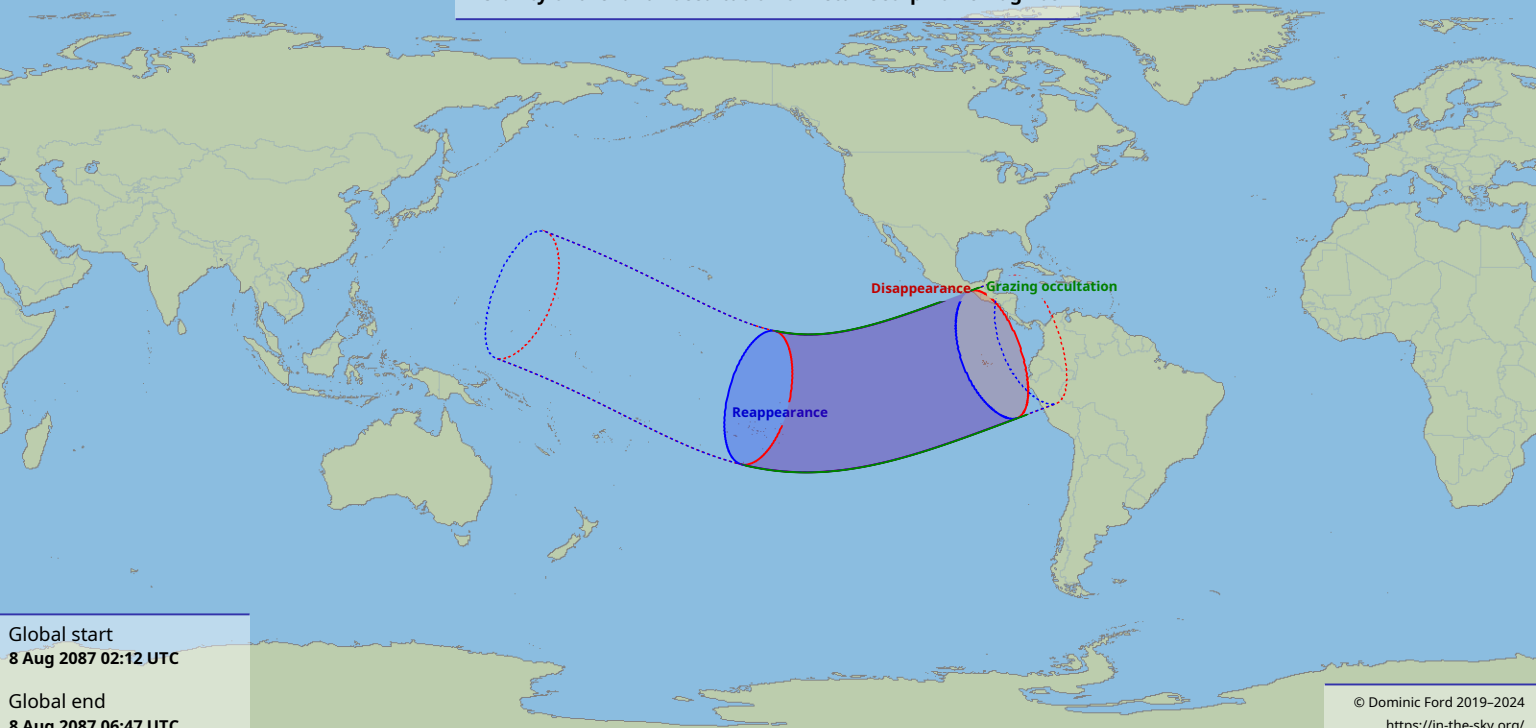

Visibility of the lunar occultation of Beta1 Scorpii on 8 Aug 2087

Global start
8 Aug 2087 02:12 UTC

Global end
8 Aug 2087 06:47 UTC