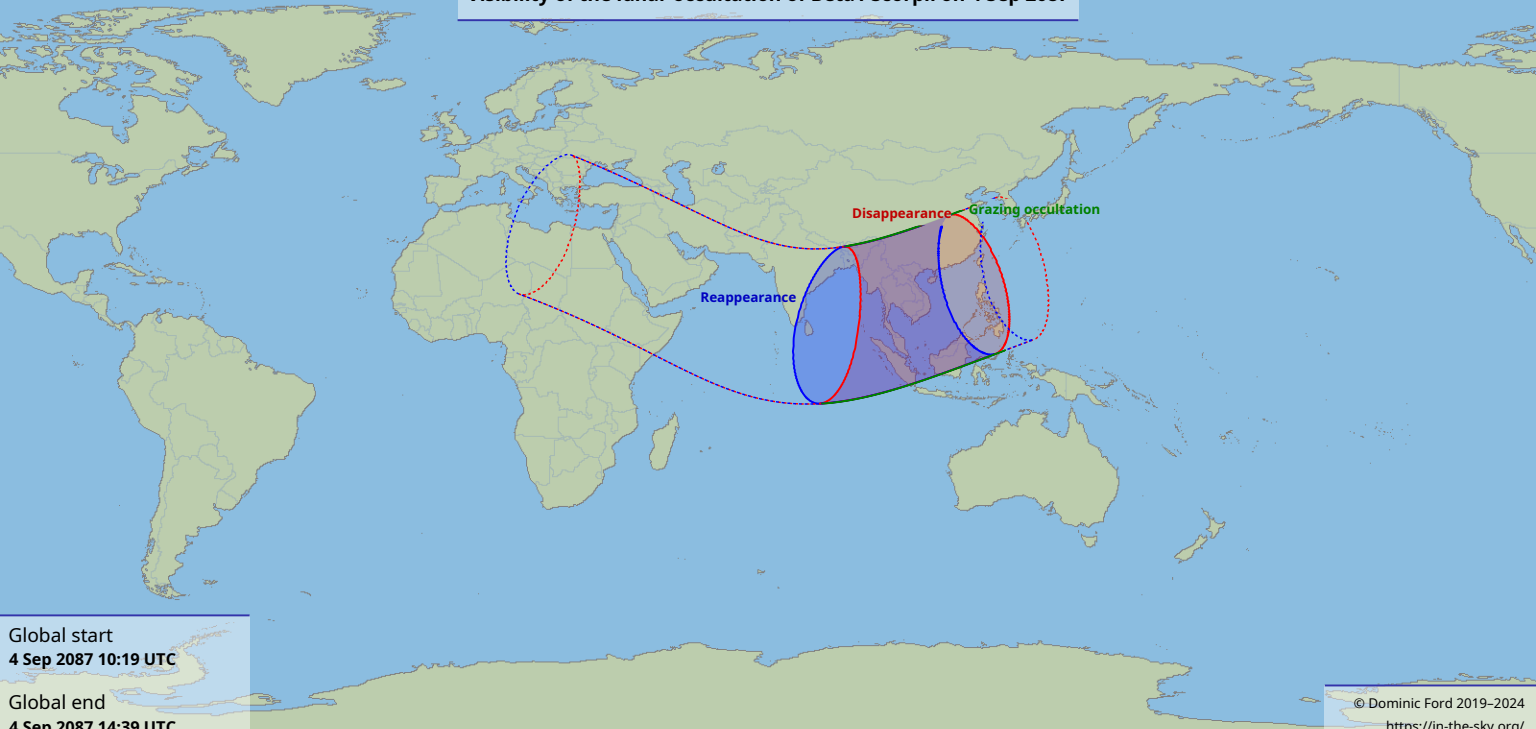

# Visibility of the lunar occultation of Beta1 Scorpii on 4 Sep 2087

Global start  
4 Sep 2087 10:19 UTC

Global end  
4 Sep 2087 14:39 UTC