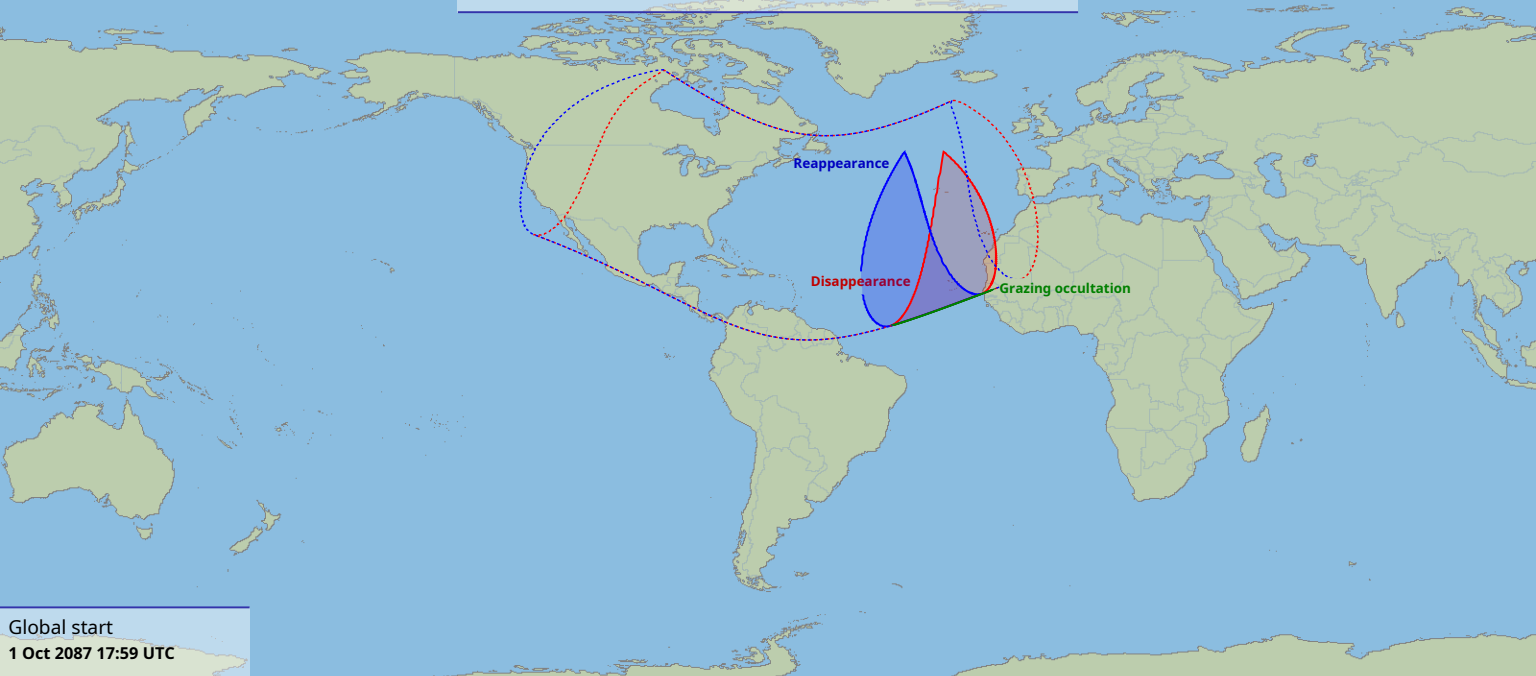

# Visibility of the lunar occultation of Beta1 Scorpii on 1 Oct 2087

Global start  
1 Oct 2087 17:59 UTC

Global end  
1 Oct 2087 21:55 UTC