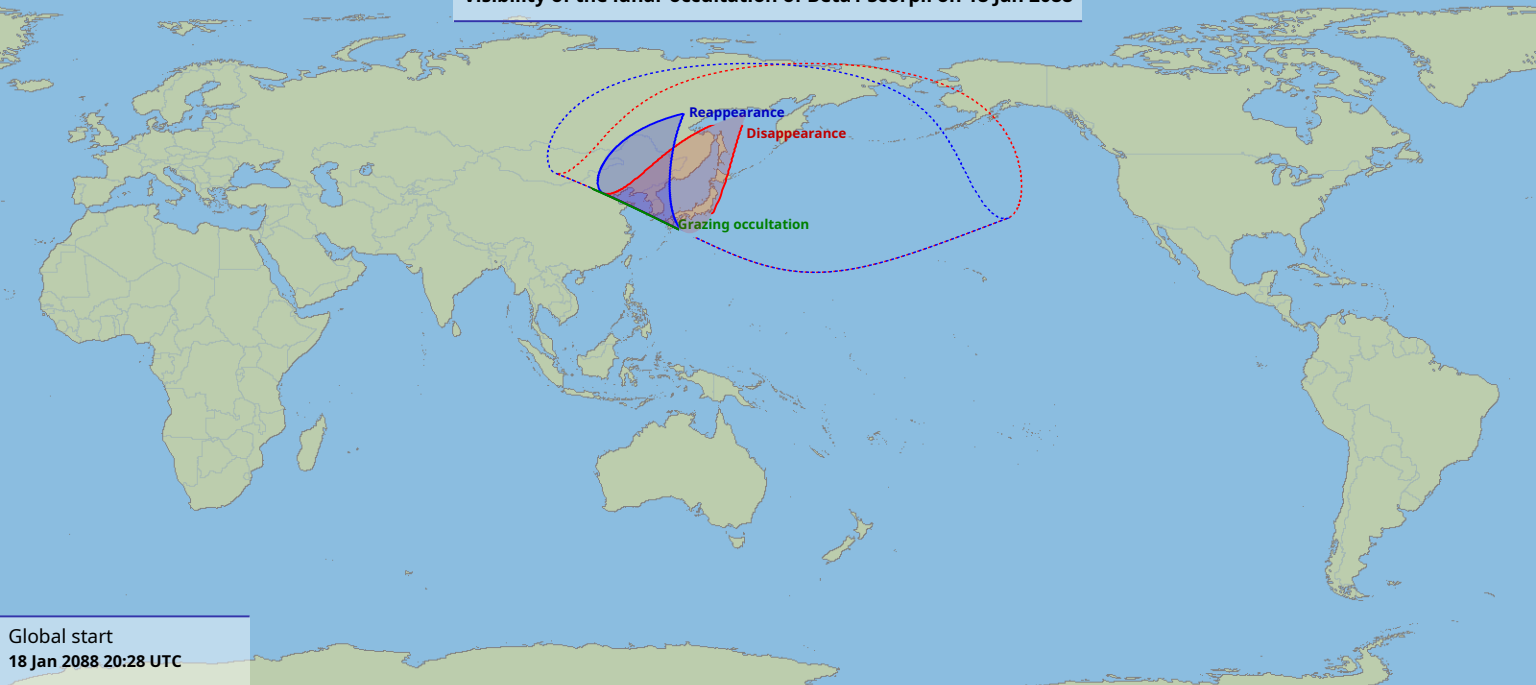

# Visibility of the lunar occultation of Beta1 Scorpii on 18 Jan 2088

Global start  
18 Jan 2088 20:28 UTC

Global end  
18 Jan 2088 23:36 UTC