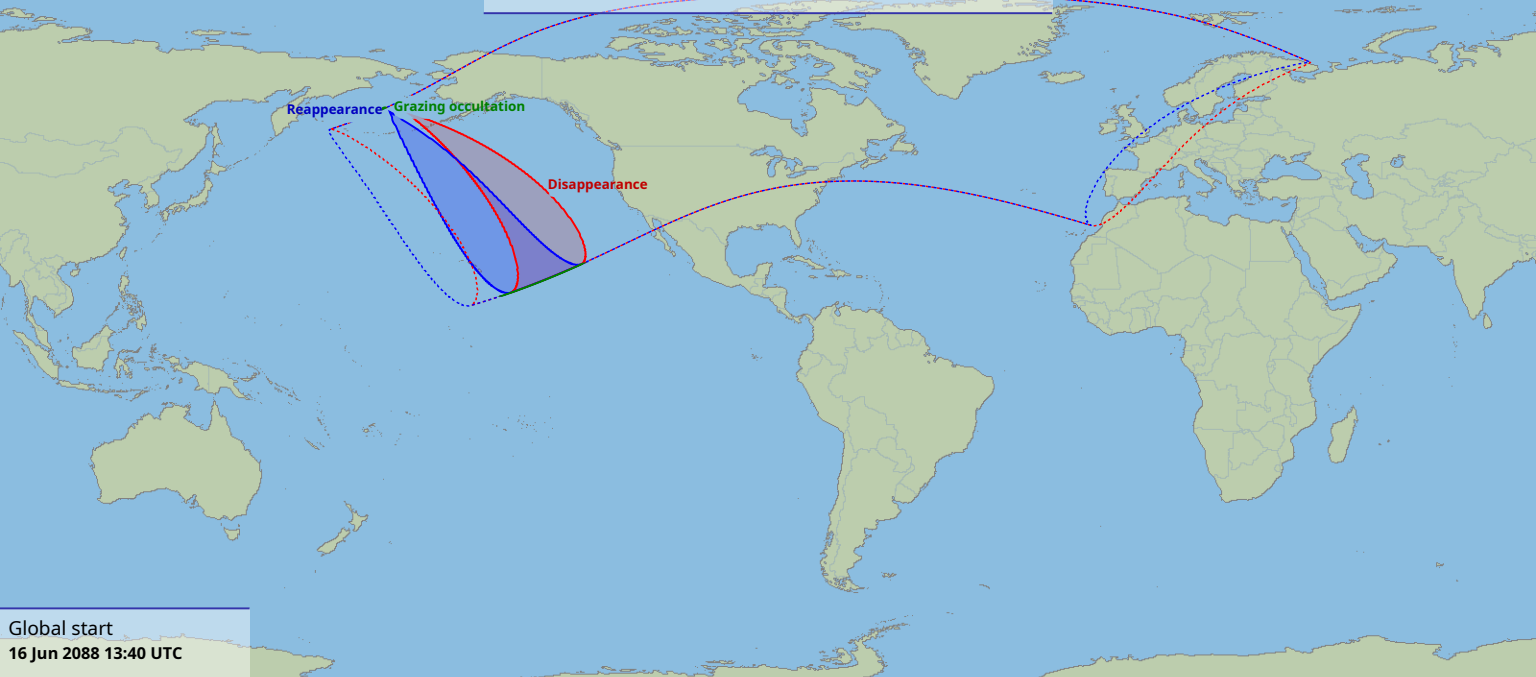

Visibility of the lunar occultation of Saturn on 16 Jun 2088

Global start
16 Jun 2088 13:40 UTC

Global end
16 Jun 2088 17:16 UTC