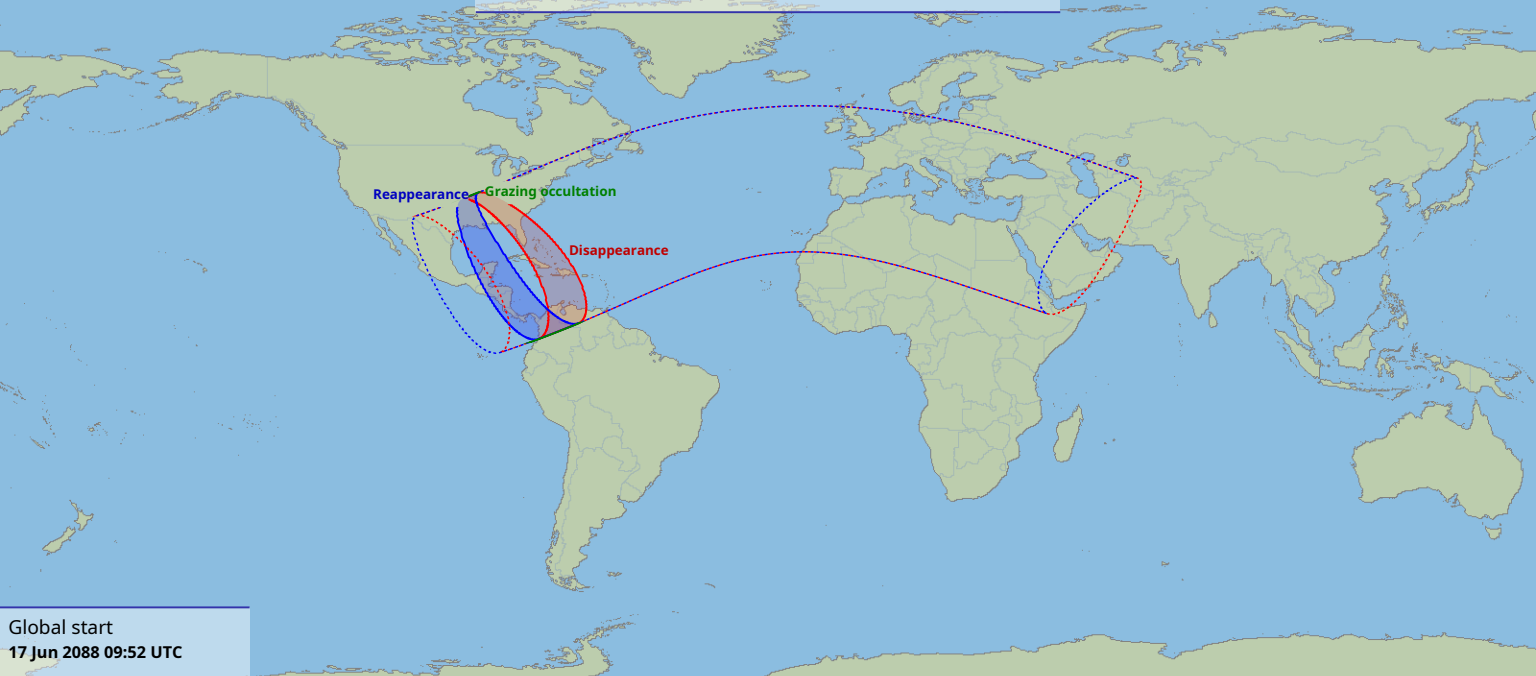

Visibility of the lunar occultation of Mercury on 17 Jun 2088

Global start
17 Jun 2088 09:52 UTC

Global end
17 Jun 2088 14:09 UTC