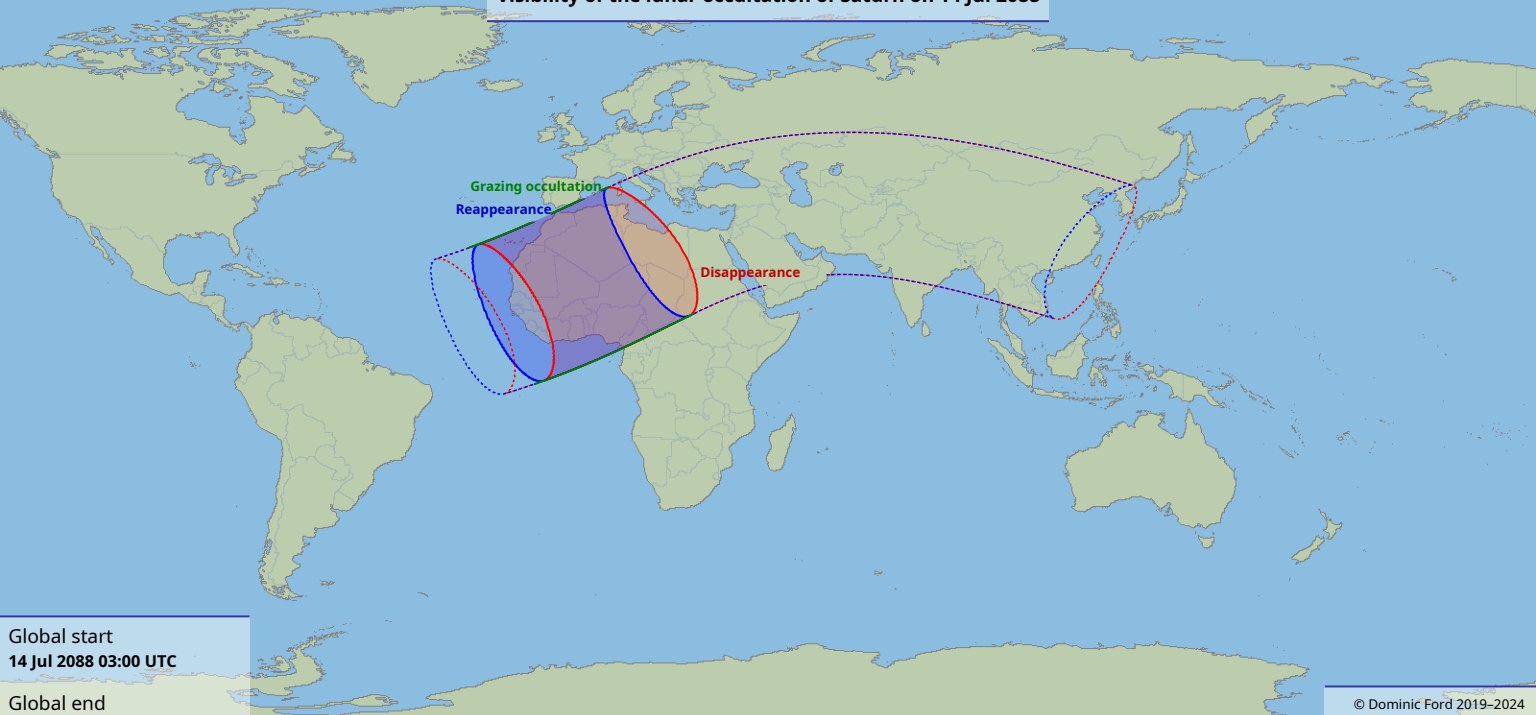

# Visibility of the lunar occultation of Saturn on 14 Jul 2088

Global start  
14 Jul 2088 03:00 UTC

Global end  
14 Jul 2088 07:06 UTC