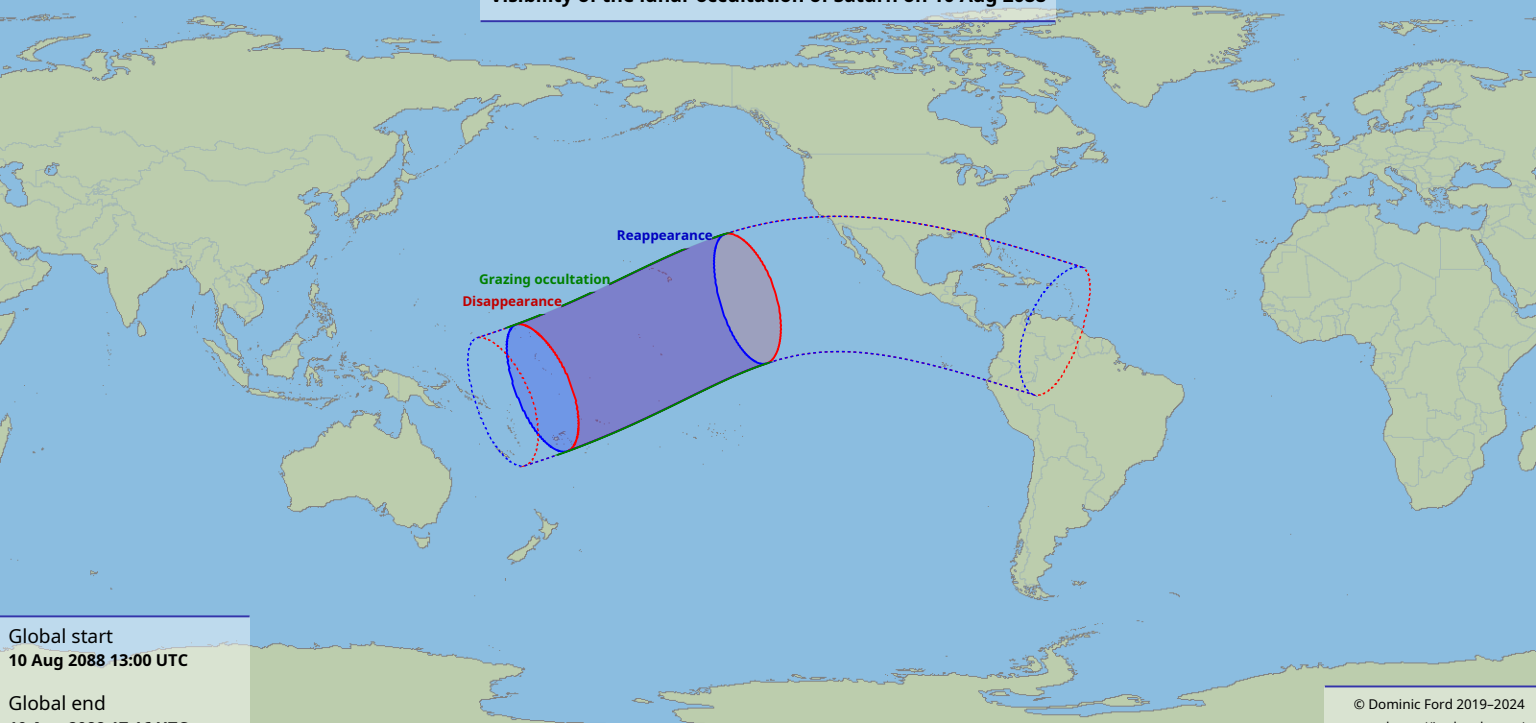

Visibility of the lunar occultation of Saturn on 10 Aug 2088

Global start
10 Aug 2088 13:00 UTC

Global end
10 Aug 2088 17:16 UTC