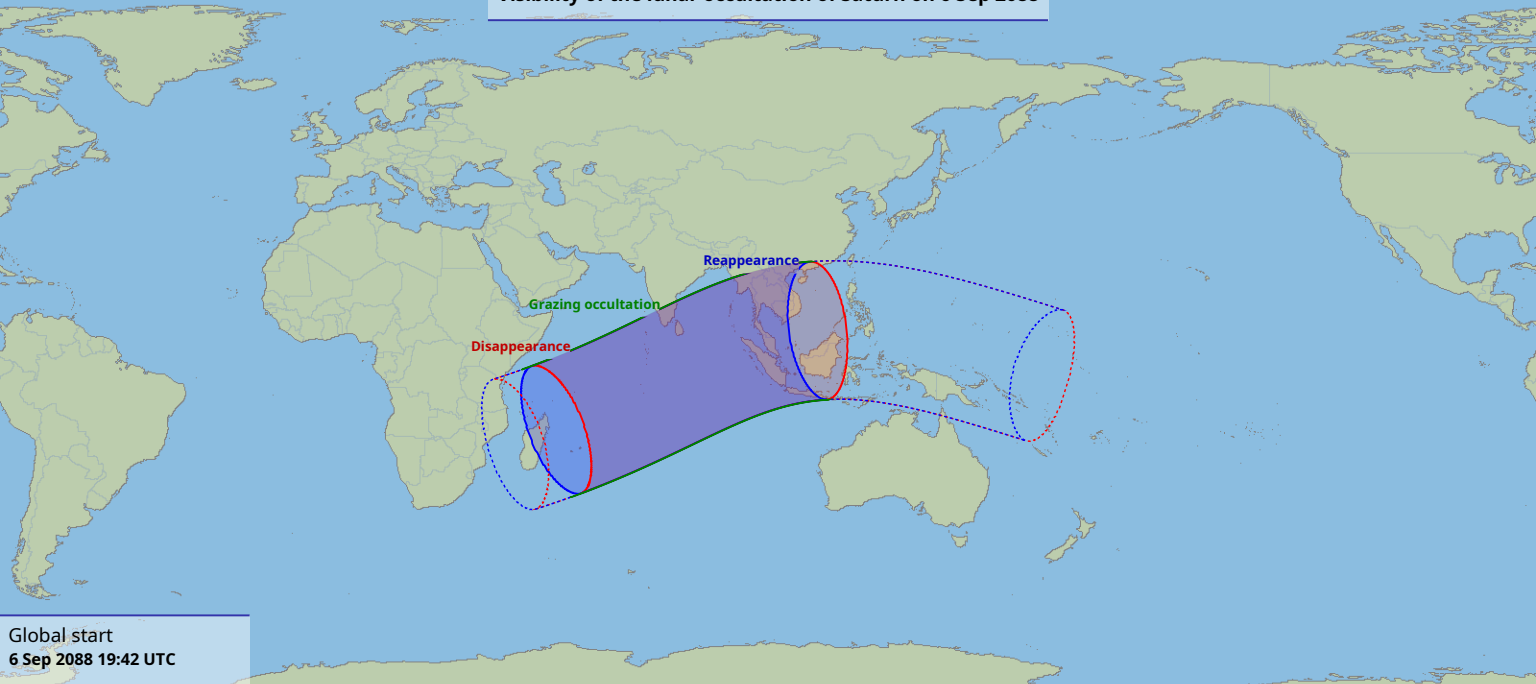

Visibility of the lunar occultation of Saturn on 6 Sep 2088

Global start
6 Sep 2088 19:42 UTC

Global end
6 Sep 2088 23:55 UTC