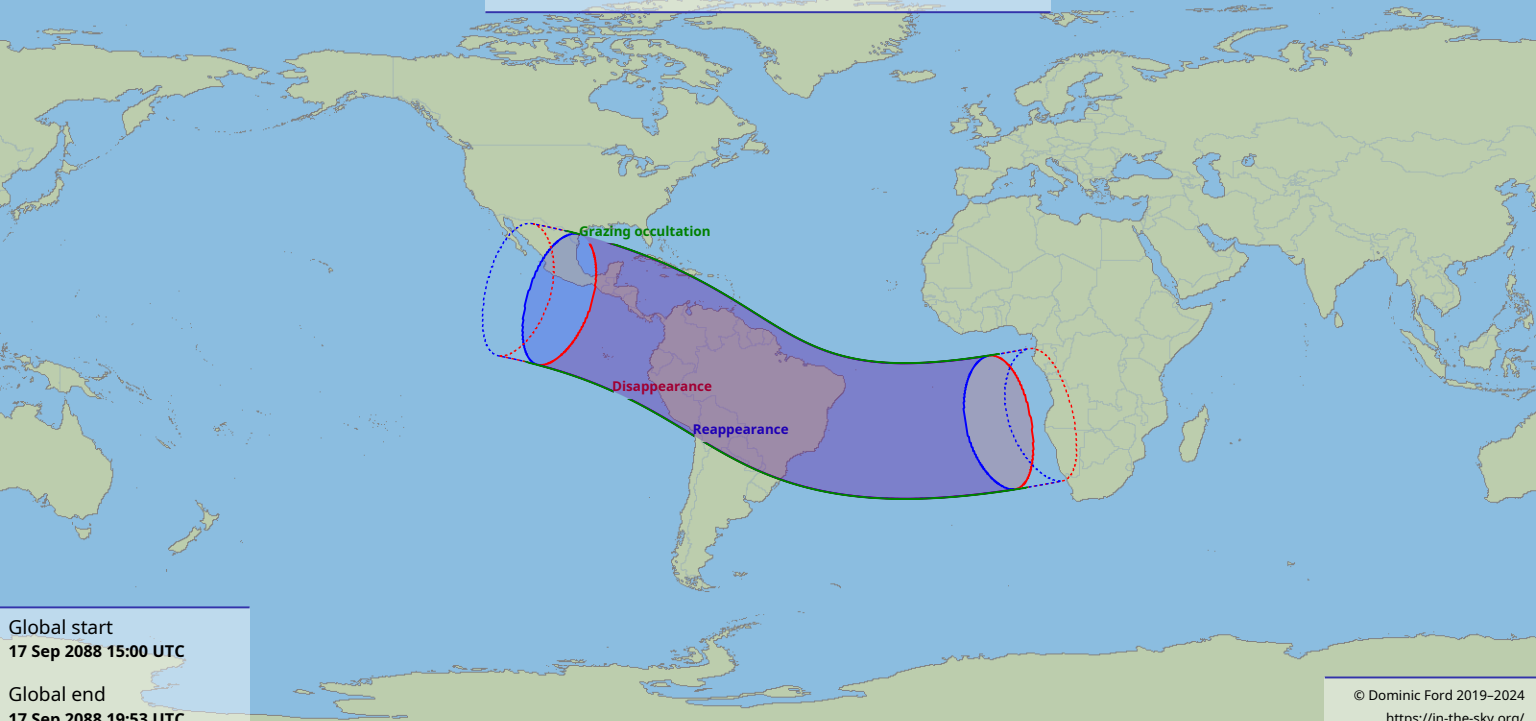

Visibility of the lunar occultation of Venus on 17 Sep 2088

Global start
17 Sep 2088 15:00 UTC

Global end
17 Sep 2088 19:53 UTC