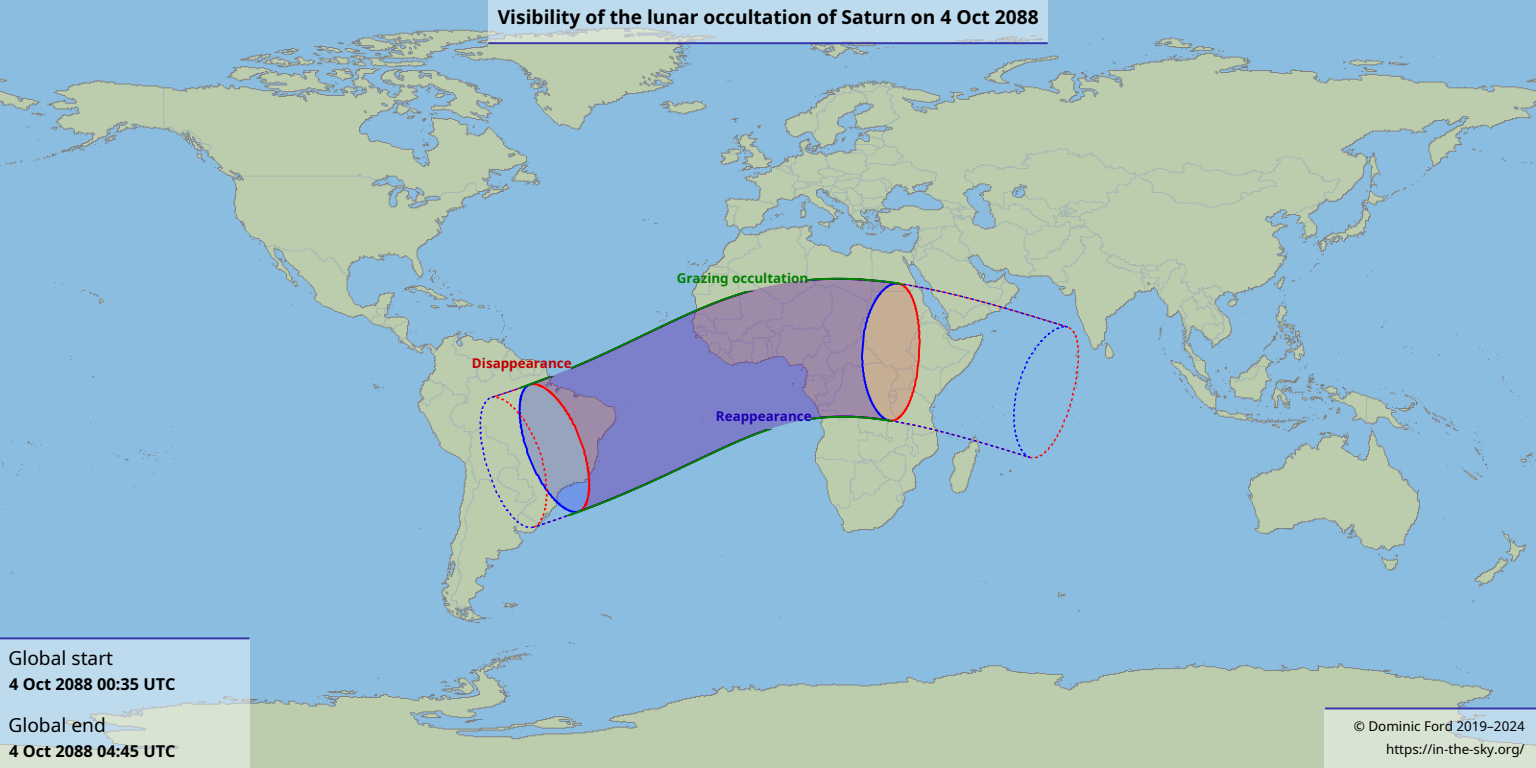

# Visibility of the lunar occultation of Saturn on 4 Oct 2088

Global start  
4 Oct 2088 00:35 UTC

Global end  
4 Oct 2088 04:45 UTC