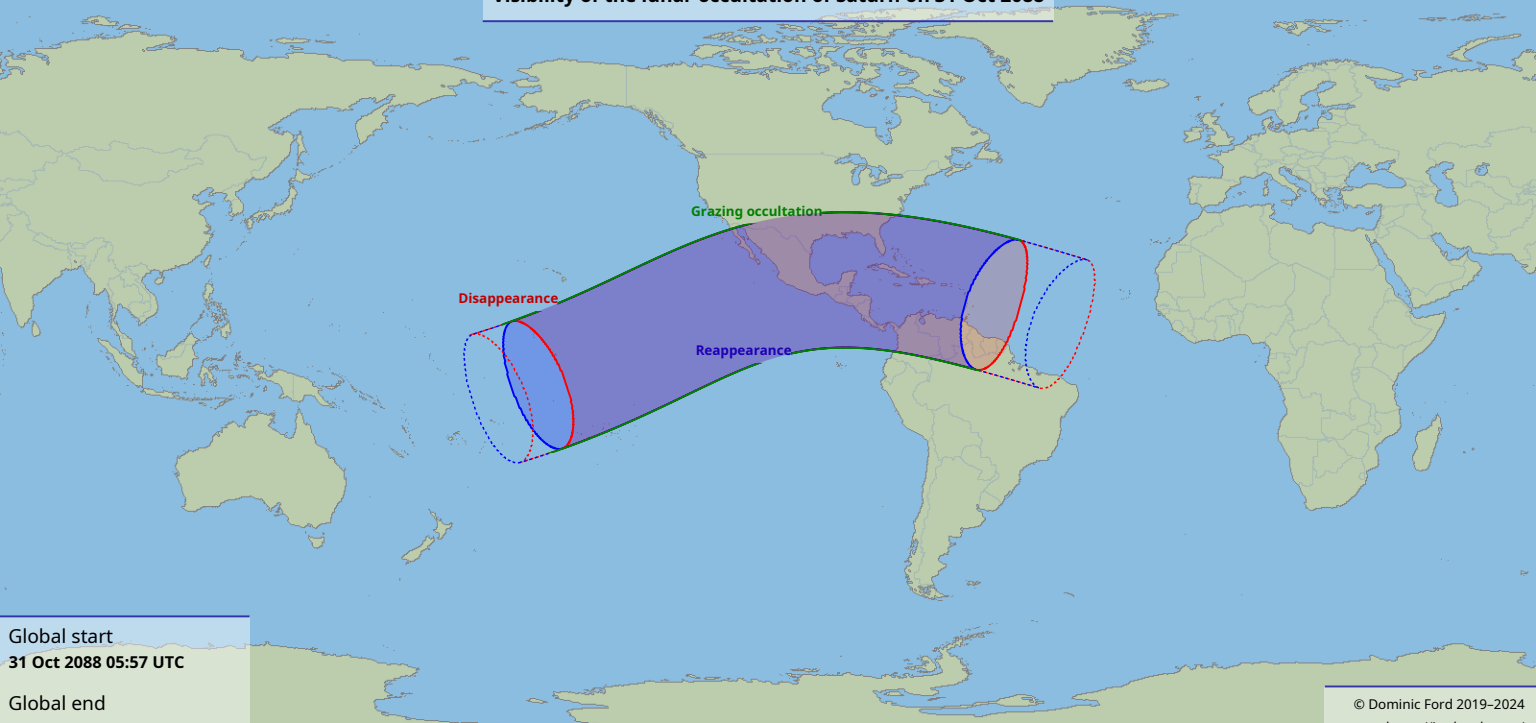

Visibility of the lunar occultation of Saturn on 31 Oct 2088

Global start
31 Oct 2088 05:57 UTC

Global end
31 Oct 2088 10:05 UTC