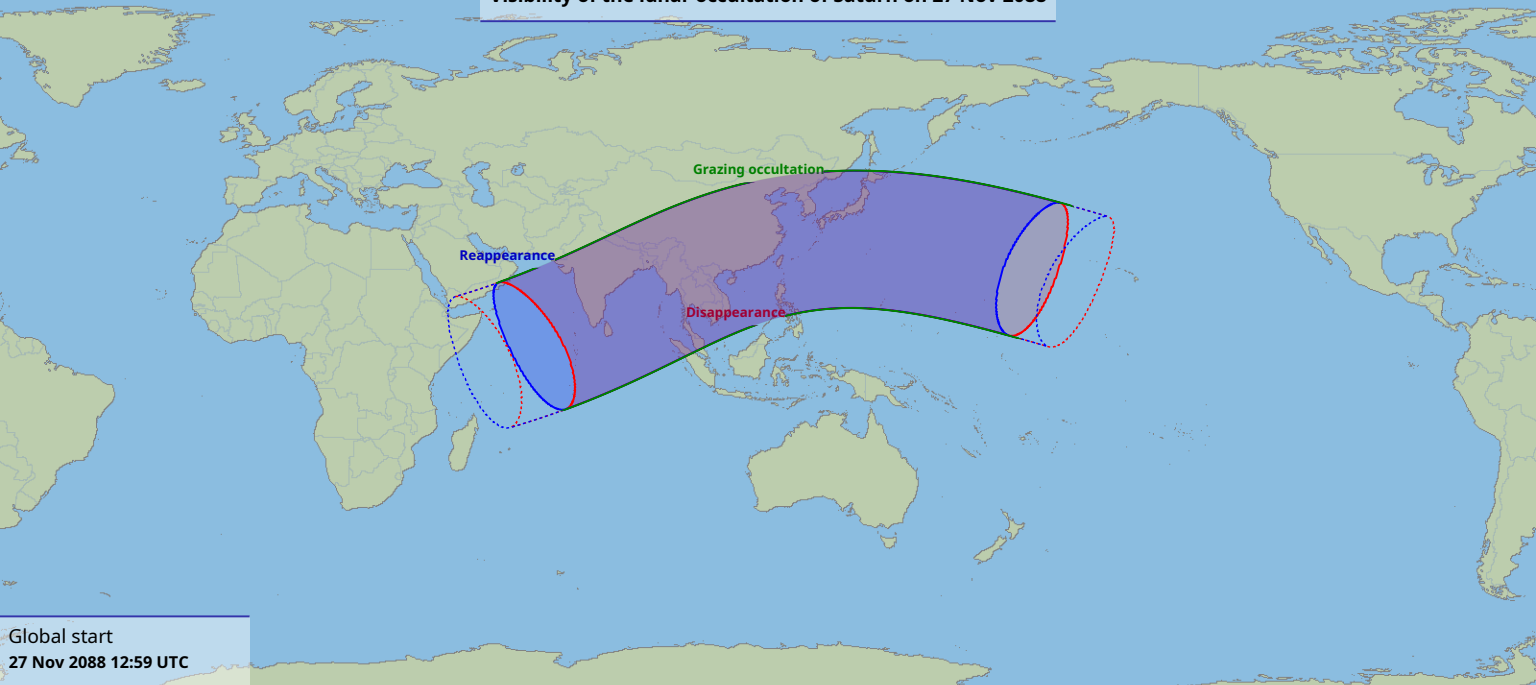

# Visibility of the lunar occultation of Saturn on 27 Nov 2088

Global start  
27 Nov 2088 12:59 UTC

Global end  
27 Nov 2088 17:04 UTC