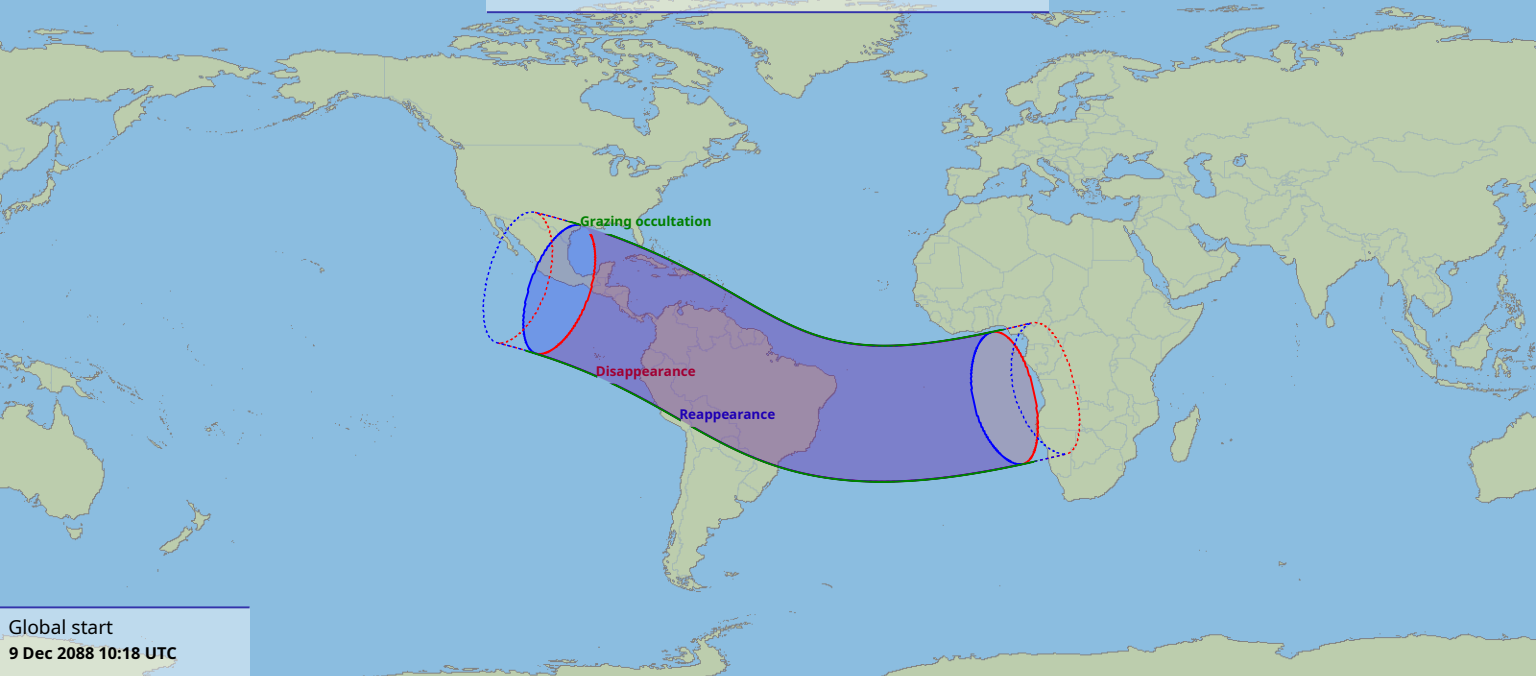

Visibility of the lunar occultation of Jupiter on 9 Dec 2088

Global start
9 Dec 2088 10:18 UTC

Global end
9 Dec 2088 14:54 UTC