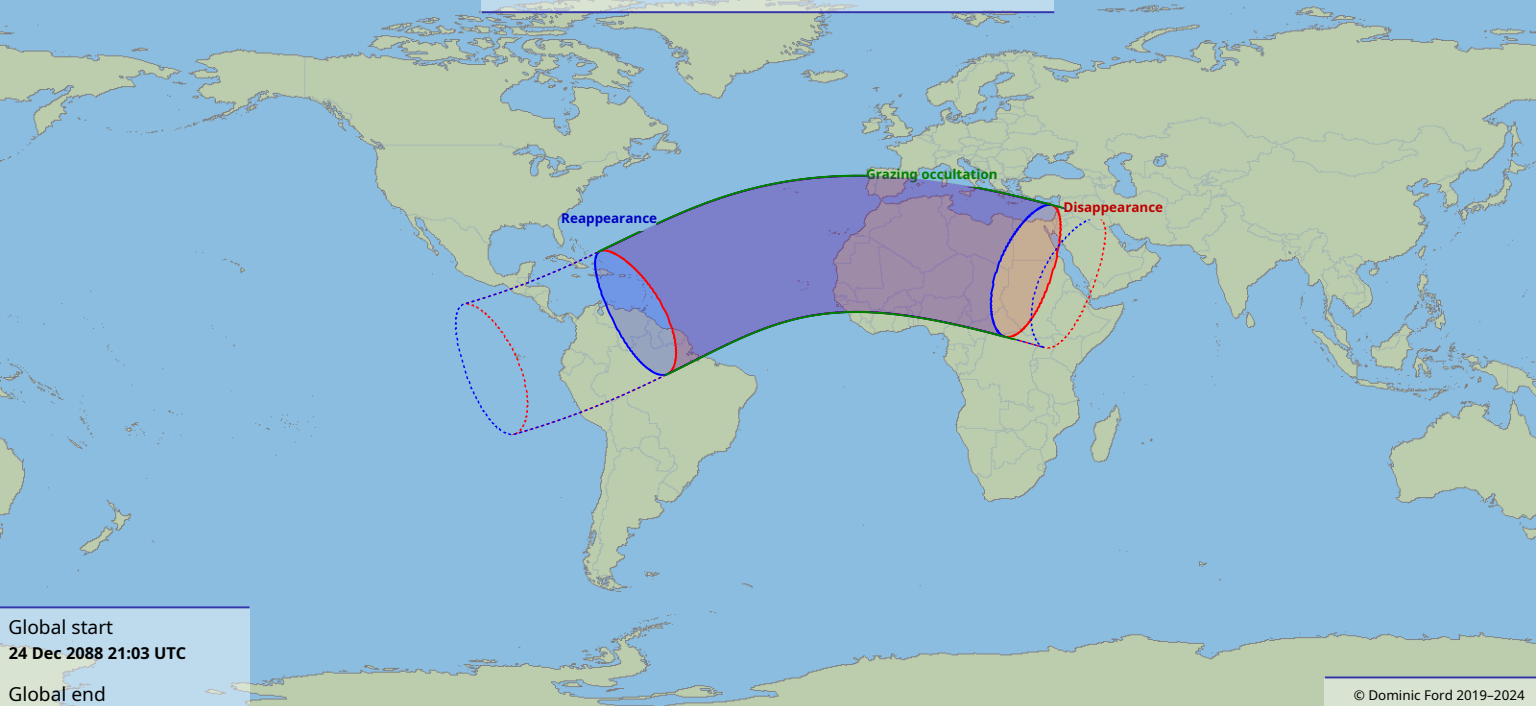

Visibility of the lunar occultation of Saturn on 24 Dec 2088

Global start
24 Dec 2088 21:03 UTC

Global end
25 Dec 2088 01:13 UTC