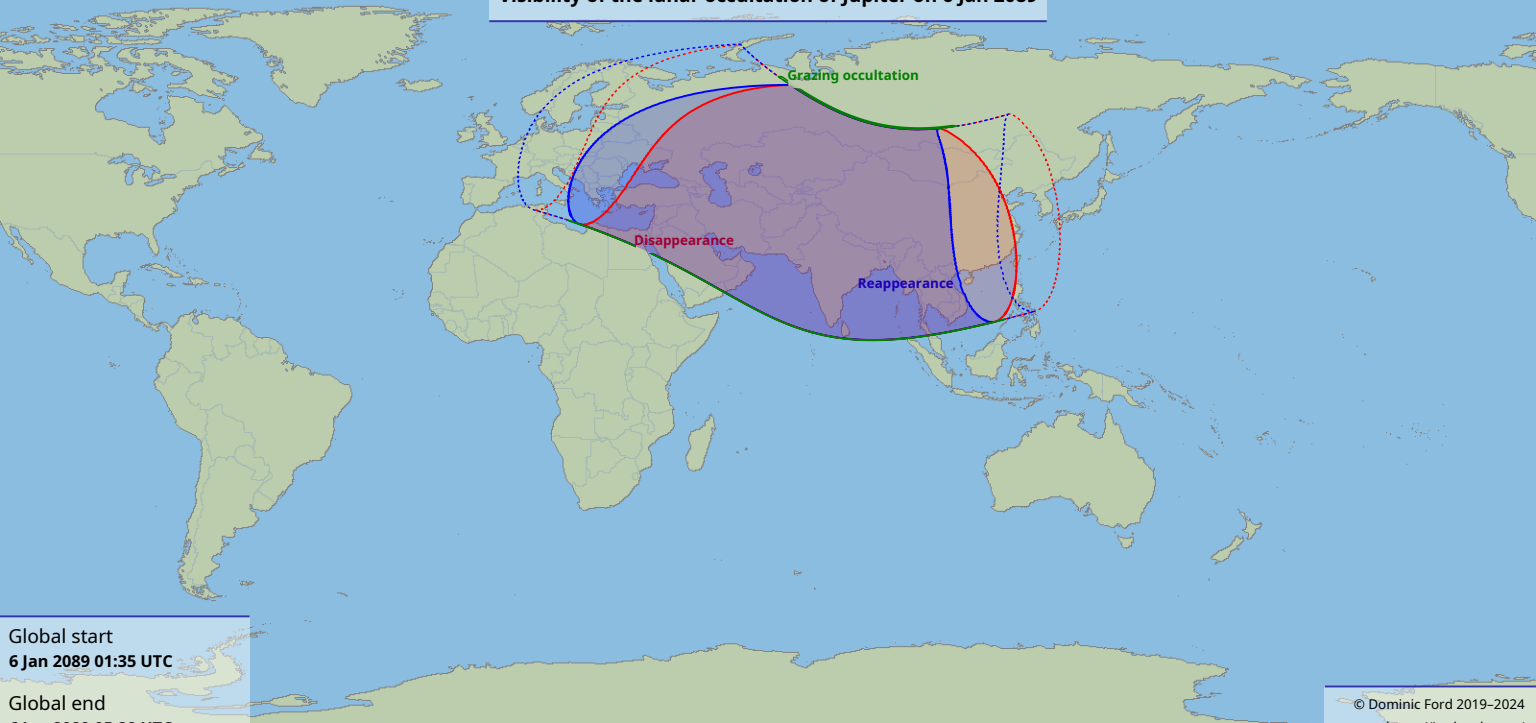

# Visibility of the lunar occultation of Jupiter on 6 Jan 2089

Global start  
6 Jan 2089 01:35 UTC

Global end  
6 Jan 2089 05:28 UTC