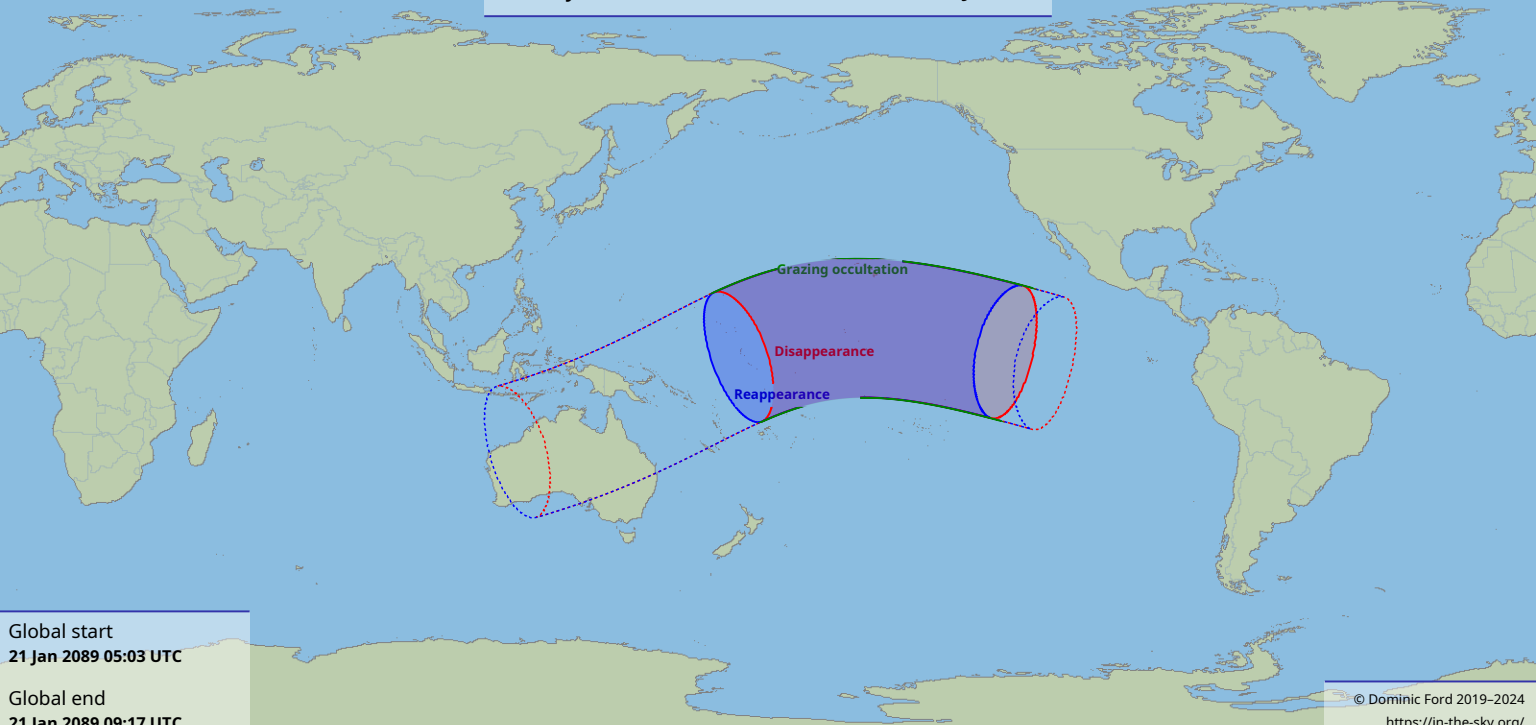

Visibility of the lunar occultation of Saturn on 21 Jan 2089

Global start
21 Jan 2089 05:03 UTC

Global end
21 Jan 2089 09:17 UTC