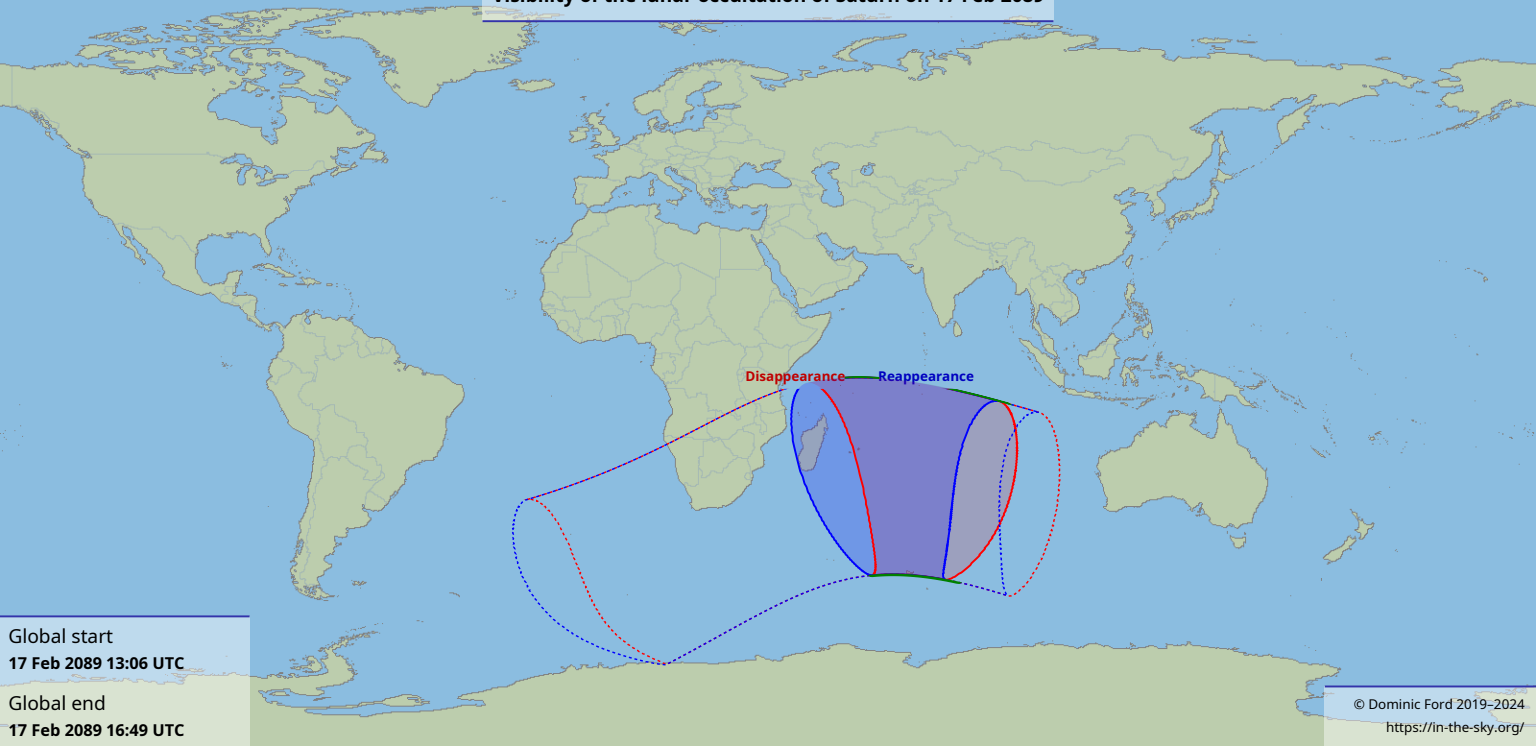

Visibility of the lunar occultation of Saturn on 17 Feb 2089

Global start
17 Feb 2089 13:06 UTC

Global end
17 Feb 2089 16:49 UTC